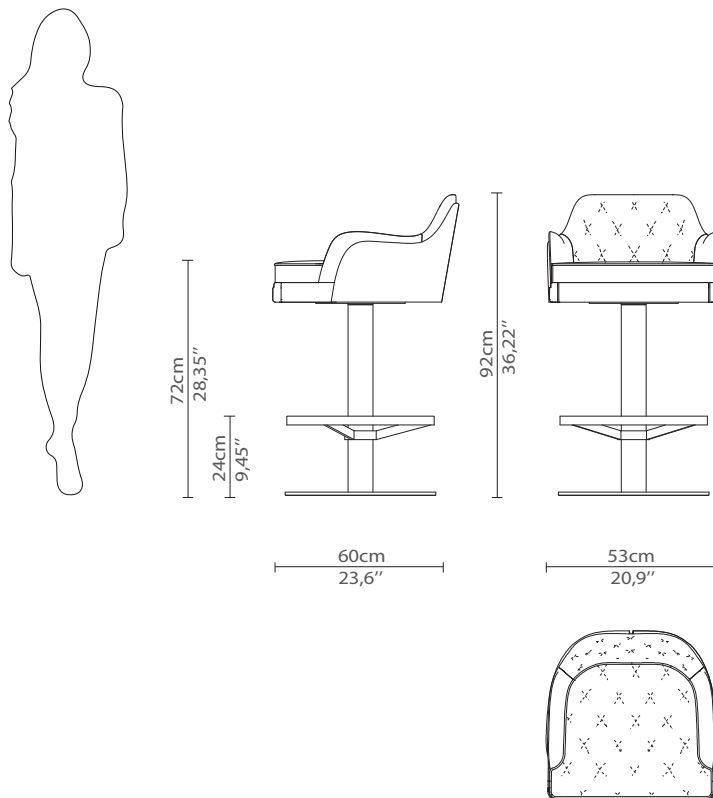

CABINETS & BOOKCASES

CHARLA SWIVEL | bar chair

DIMENSIONS

Height: 92cm | 36,22"

Length: 53cm | 20,9"

Depth: 60cm | 23,6"

Seat Height: 72cm | 28,35"

Seat Depth: 47cm | 18,5"

MATERIALS

Body: Brass, Leather & Velvet

STANDARD FINISHES

Body: Polished brass, Black leather & Brown velvet

WEIGHT

Aprox: 35kg | 77,16lbs

PACKAGING

Volume: 0,42m³ | 14,83ft³

Weight: 40kg | 18,14lbs