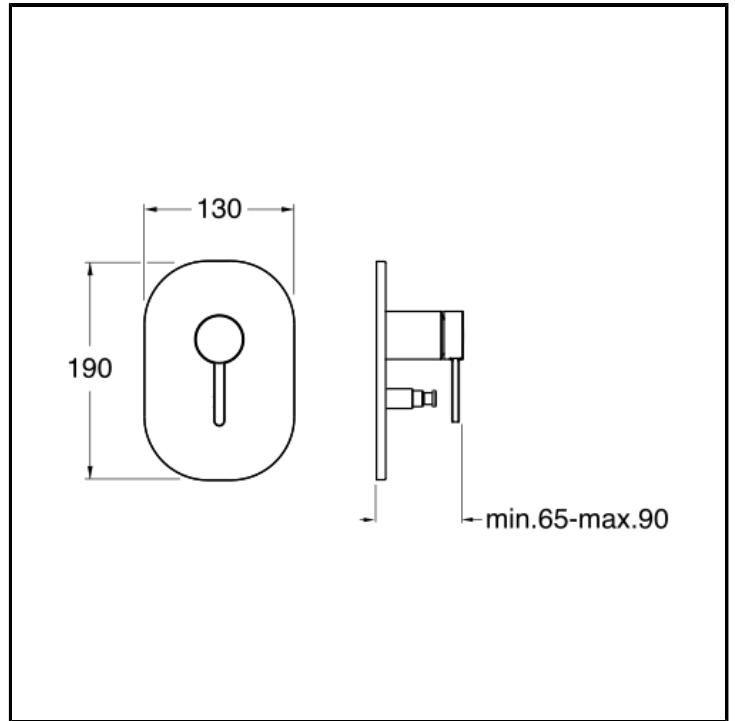

CRIUX689

Bath/shower mixer external parts for CRICS535 with 2 outlet diverter

FINITURE

 Brushed stainless steel AISI

CHARACTERISTICS

-

COMMAND

- Monocontrol