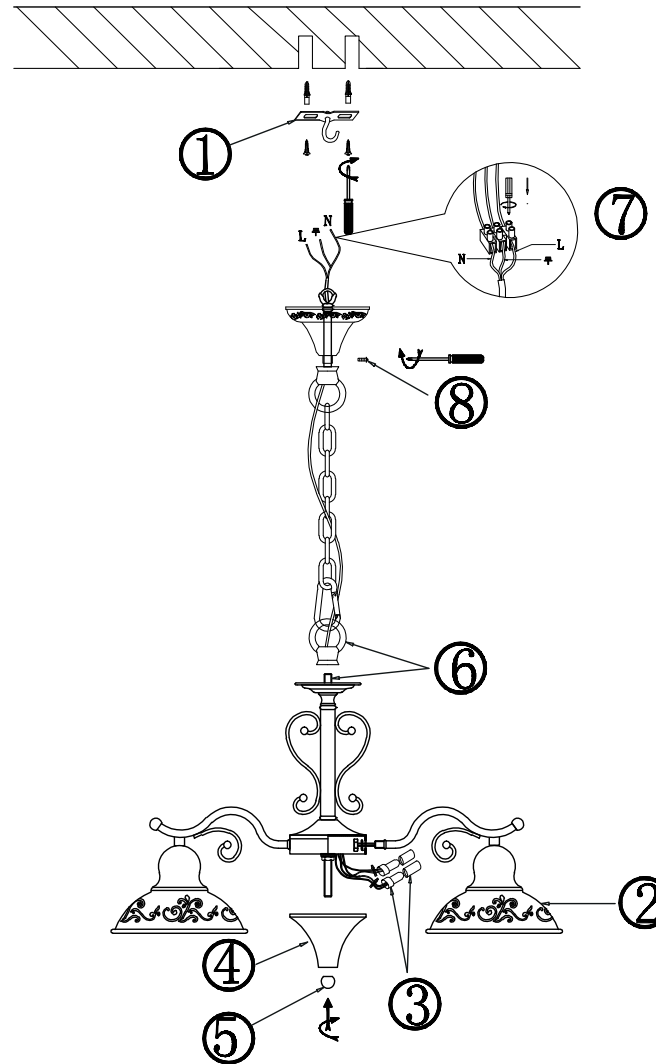

FREYA
TRADITION OF QUALITY

INSTRUCTION

MODEL: FR2566-PL-03-WG
CHANDELIER

3 X E27 (60W)

FREYA-LIGHT.COM