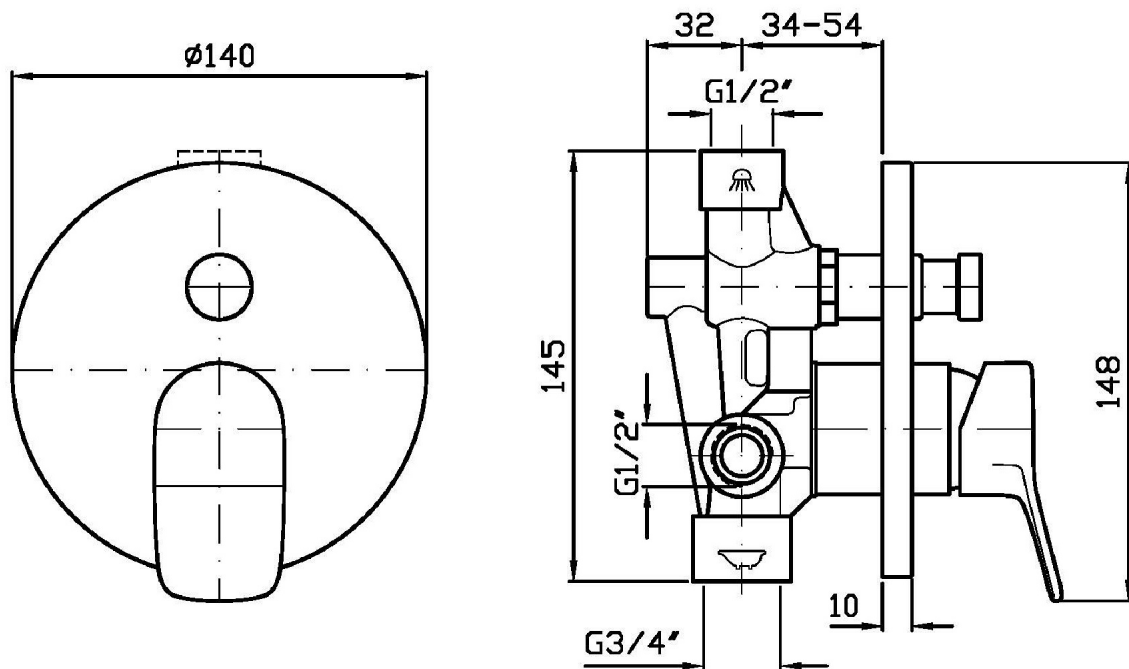

Built-in single lever bath-shower mixer with diverter.

R99684

Parte incasso. / Built-in part.

Finiture / Finishes

Cromo / Chrome

BRIM

ZBR127

Disegno Complessivo / Overall Drawing

BRIM

ZBR127 Portate / Flowrates (lt/min)

PRESSIONE PRESSURE	1 BAR	2 BAR	3 BAR	4 BAR	5 BAR
DEVIATORE DIVERTER	12,9	18,6	23	26,5	29,8
P1					
P2					
P3					
P4					
P5					

BRIM

ZBR127 Pesì e Misure / Weights and Sizes

Peso (Kg) Weight (lb)	0 (Kg)	0 (lb)
Volume (dc3) - (in3)	3,32 (dc3)	0,000203 (in3)
h (mm) - (in)	93 (mm)	3,6614193 (in)
L1 (mm) - (in)	162 (mm)	6,3779562 (in)
L2 (mm) - (in)	220 (mm)	8,661422 (in)