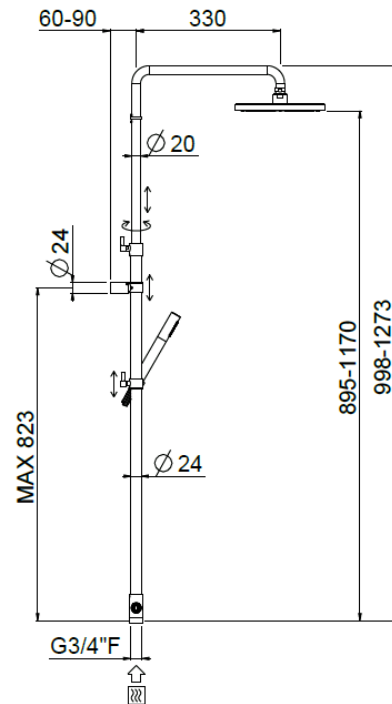

## TECHNICAL INFORMATION

Bridge turning shower column with adjustable mounting with articulated shower holder, 3/4" connection, adjustable upper holder and diverter. Non-liming round ultra-thin shower head Ø220 in stainless steel. Brass non-liming inspectable one jet round shower. PVC smooth double anti-torsion flexible hose cm 150. CHROME

## SPARE PARTS

## TECHNICAL DRAWING