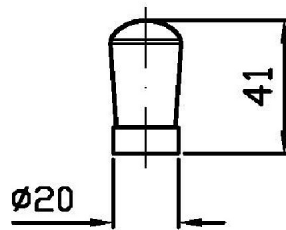

## NUDE

**ZAD750****Pesi e Misure / Weights and Sizes**

Peso ( Kg ) Weight ( lb )	0,30 ( Kg )	0,66 ( lb )
Volume test ( dc3 ) - ( in3 )	0,55 ( dc3 )	33,56 ( in3 )
h ( mm ) - ( in )	70,00 ( mm )	2,76 ( in )
L1 ( mm ) - ( in )	80,00 ( mm )	3,15 ( in )
L2 ( mm ) - ( in )	98,00 ( mm )	3,86 ( in )