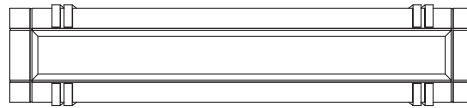

## APOTHEOSIS | tv cabinet

42cm  
35,4"

50cm  
63"

230cm  
63"

### DIMENSIONS

Height: 42cm | 16,54"

Length: 230cm | 90,55"

Depth: 50cm | 19,69"