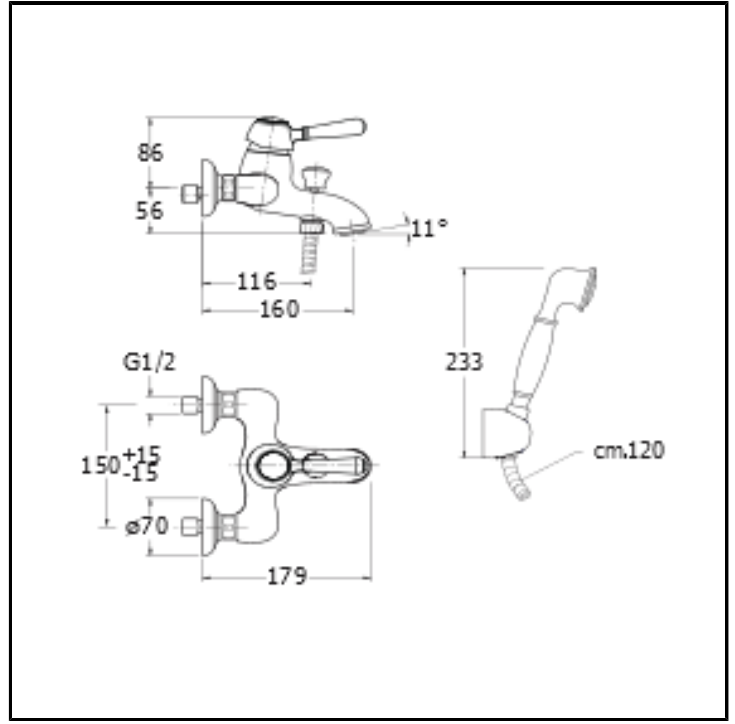

CRIAE100

External bath mixer with flexible hose and anti-lime hand shower

FINITURE

-  Chrome
-  Brushed old brass

CHARACTERISTICS

-

FEATURES FROM TECHNOLOGIES

-
-

COMMAND

- Monocontrol

INSTALLATION

- Wall

TPOLOGY

-

ENVIRONMENT

- Bathroom