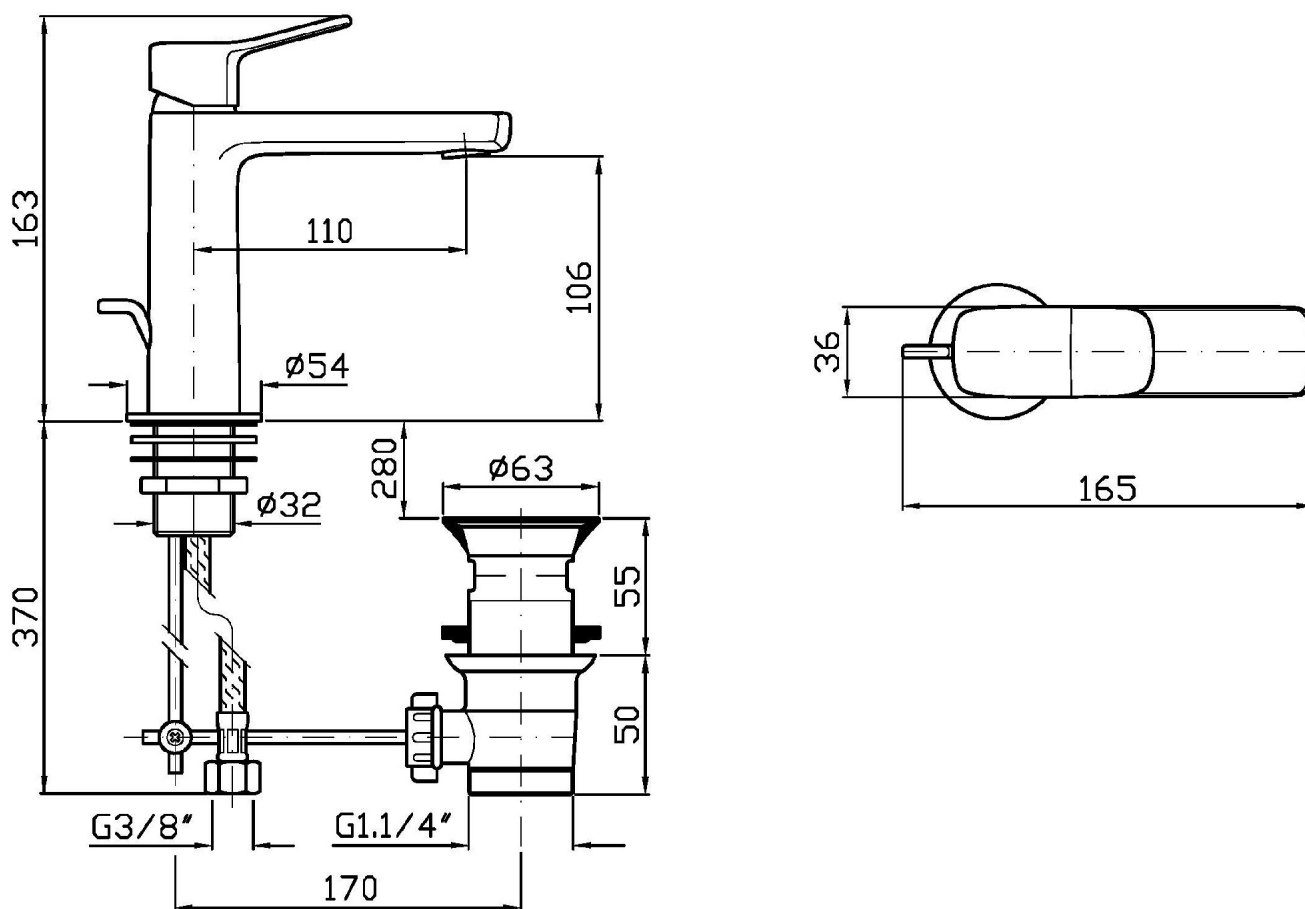

BRIM

ZBR308

Disegno Complessivo / Overall Drawing