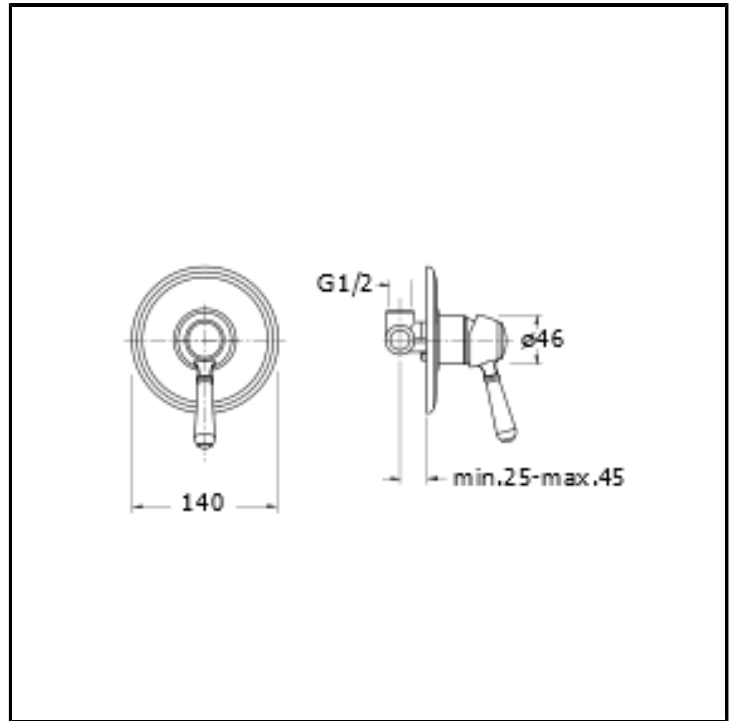

CRIAE118

Complete concealed shower mixer with metal plate

FINITURE

 Chrome

 Brushed old brass

CHARACTERISTICS

-

COMMAND