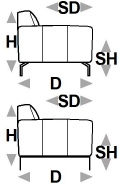

↑ fold following the dotted line ↑

soho. premium 759

L Length - H Height - D Depth - SH Seat Height - SD Seat Depth
Dimensions refer to maximum sizes.

dimensions	L 176 H82 D95 SH43 SD58	L 176 H82 D95 SH43 SD58	L 196 H82 D95 SH43 SD58	L 196 H82 D95 SH43 SD58	L 216 H82 D95 SH43 SD58
version code	200	C 89	240	C 90	300
Description	2 seater	foot 2 seater	2 1/2 seater	foot 2 1/2 seater	3 seater
L 216 H82 D95 SH43 SD58 C 95	L 95 H43 D50 SH- SD- 635	L 95 H43 D50 SH- SD- E 10	L 55 H50 D12 SH- SD- A 50	L 98 H82 D95 SH43 SD58 110	L 98 H82 D95 SH43 SD58 D 14
foot 3 seater	rectangular ottoman	foot rectangular ottoman	soho pillow	1 right arm facing chair	foot 1 raf chair
L 98 H82 D95 SH43 SD58 120	L 98 H82 D95 SH43 SD58 D 15	L 172 H82 D95 SH43 SD58 251	L 172 H82 D95 SH43 SD58 C 91	L 172 H82 D95 SH43 SD58 252	L 172 H82 D95 SH43 SD58 C 92
1 left arm facing chair	foot 1 laf chair	1 right arm fac. 2 1/2 str	foot 1 raf 2 1/2 str	1 left arm fac. 2 1/2 str	foot 1 laf 2 1/2 str
L 216 H82 D95 SH43 SD58 347	L 216 H82 D95 SH43 SD58 D 18	L 216 H82 D95 SH43 SD58 348	L 216 H82 D95 SH43 SD58 D 19	L 95 H82 D95 SH43 SD58 040	L 95 H82 D95 SH43 SD58 O 01
1right arm facing 3/3 str	foot 1raf 3/3 str	1left arm facing 3/3 str	foot 1laf 3/3 str	square corner	foot square corner

↓ fold following the dotted line ↓

↑ fold following the dotted line ↑

soho. premium 759

L Length - H Height - D Depth - SH Seat Height - SD Seat Depth
Dimensions refer to maximum sizes.

dimensions

version code	Description	version code	Description	version code	Description	version code	Description	version code	Description	version code	Description
008	rhf paolina dormeuse	O50	foot rhf paolina dormeuse	009	lhf paolina dormeuse	O51	foot lhf paolina dormeuse	043	sq.cor.chr.sq.mer. rig.fac.	C87	foot sq.c.chr.sq.mer.ri.fa
044	sq.cor.chr.sq.mer.le fac.	C88	foot sq.c.chr.sq.mer.le.fa	410	chaise lon.raf arm fac	C96	foot ch.lon.raf arm fac	420	chaise lon.lft arm fac	X10	009 + 251
Z02	252 + 410	Z21	252 + 043	Z60	120 + 040 + 251						