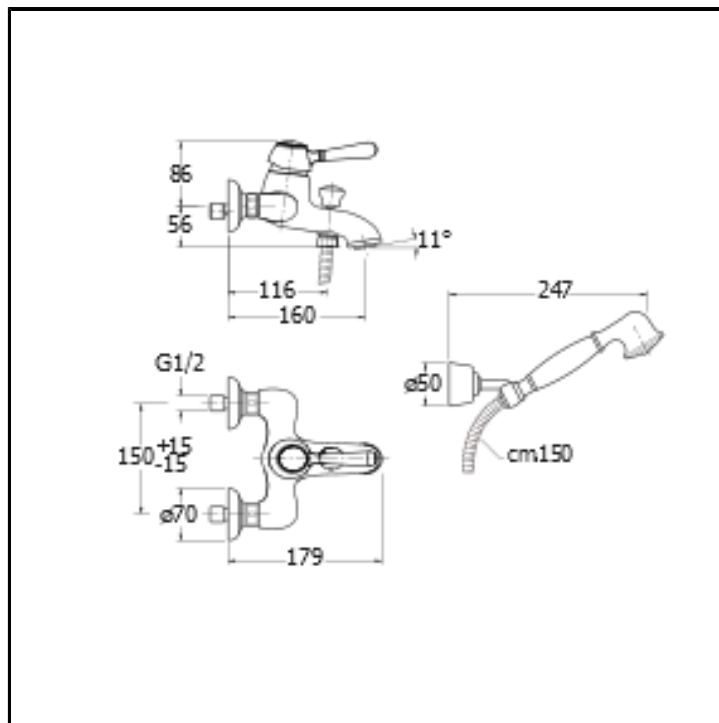

CRIAE101

External bath mixer with flexible hose and adjustable anti-lime hand shower

FINITURE

Chrome

Brushed old brass

CHARACTERISTICS

-

FEATURES FROM TECHNOLOGIES