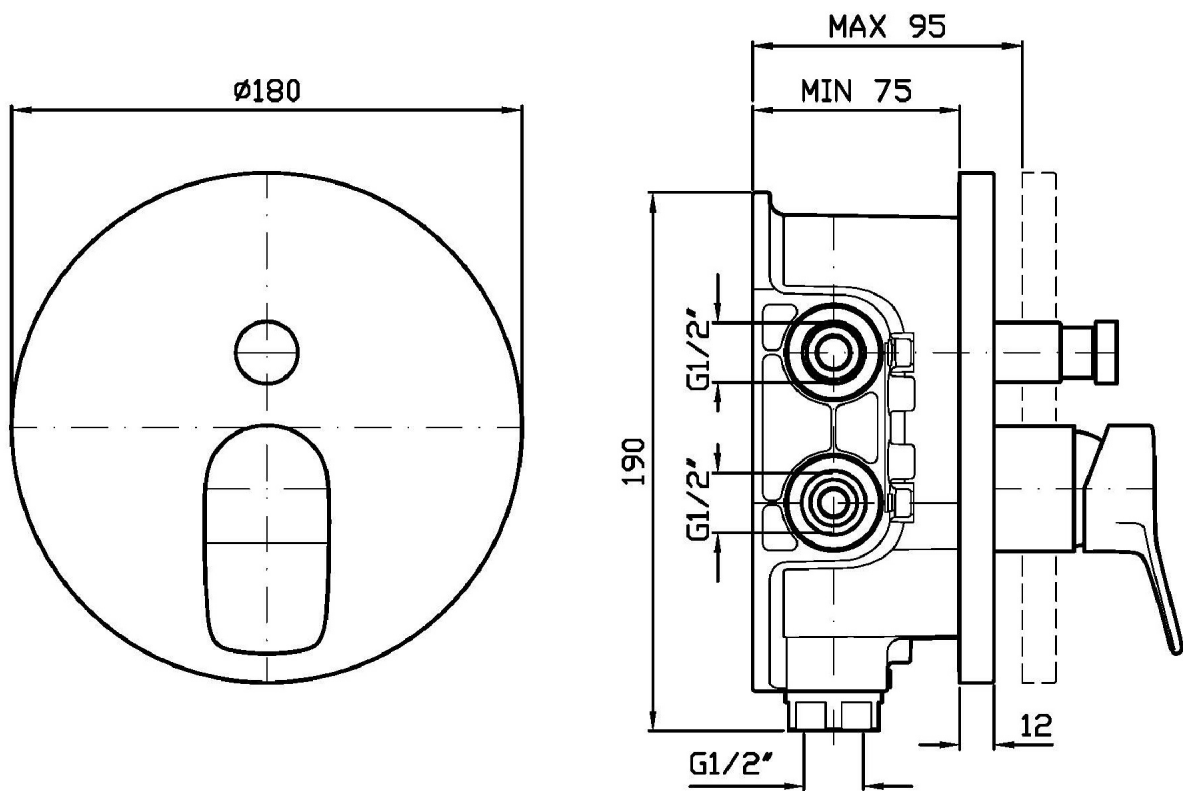

Built-in single lever bath-shower mixer with diverter for Zetasystem (R97800) - universal built-in body.

R97800

Zetasystem - Corpo incasso universale /
Zetasystem - universal built-in body

Finiture / Finishes

Cromo / Chrome

BRIM

ZBR096

Disegno Complessivo / Overall Drawing

BRIM

ZBR096 Portate / Flowrates (lt/min)

PRESSIONE PRESSURE	1 BAR	2 BAR	3 BAR	4 BAR	5 BAR
DEVIATORE DIVERTER	12	17,3	21,3	24	27,2
P1					
P2					
P3					
P4					
P5					

BRIM

ZBR096 Pesì e Misure / Weights and Sizes

Peso (Kg) Weight (lb)	0 (Kg)	0 (lb)
Volume (dc3) - (in3)	7,5 (dc3)	0,000458 (in3)
h (mm) - (in)	90 (mm)	3,543309 (in)
L1 (mm) - (in)	250 (mm)	9,842525 (in)
L2 (mm) - (in)	333 (mm)	13,1102433 (in)