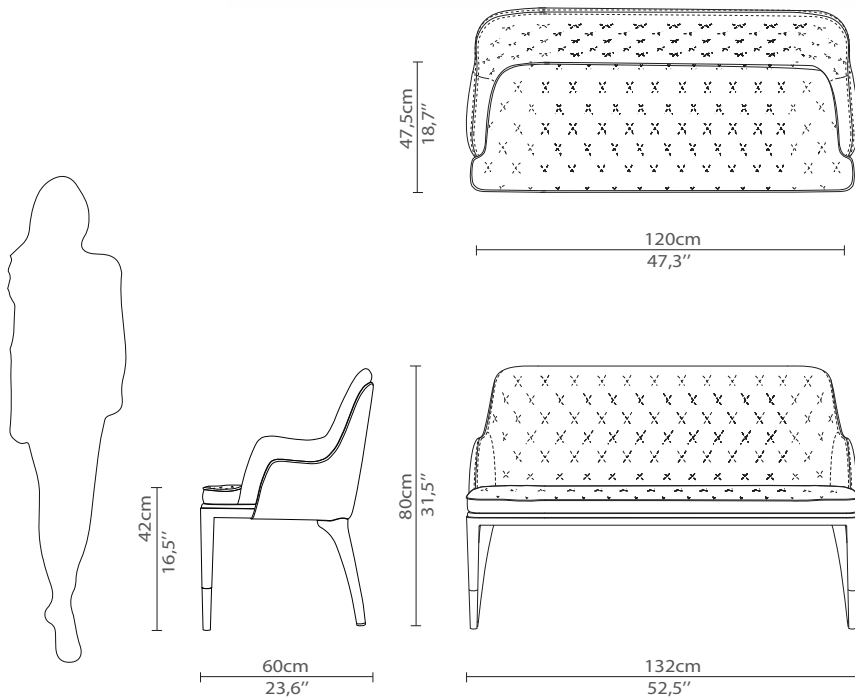

CABINETS & BOOKCASES

CHARLA | two seat chair

DIMENSIONS

Height: 80cm | 31,5"

Length: 132cm | 52,5"

Depth: 60cm | 23,6"

Seat Height: 42cm | 16,5"

Seat Length: 120cm | 47,3"

Seat Depth: 47,5cm | 18,7"

MATERIALS

Body: Brass, Leather & Velvet

STANDARD FINISHES

Body: Polished brass, Black leather & Brown velvet

WEIGHT

Aprox: 45kg | 99,2lbs

PACKAGING

Volume: 0,89m³ | 31,4ft³

Weight: 50kg | 110,2lbs