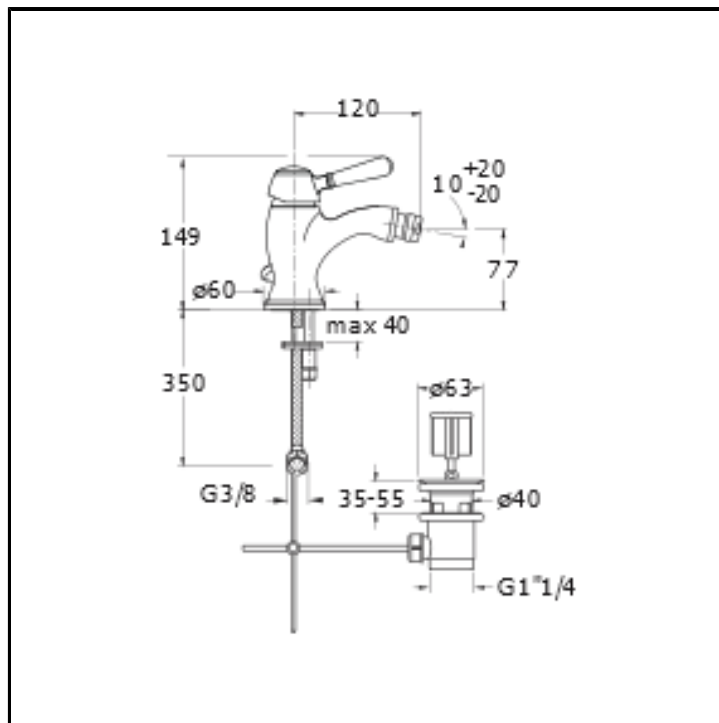

# CRIAE311

Bidet mixer with 1"1/4 pop up waste