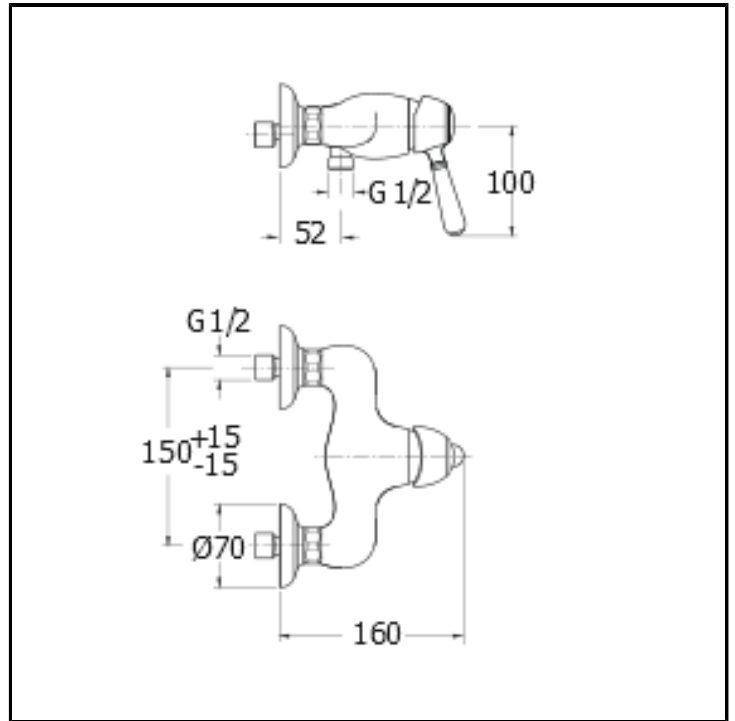

# CRIAE401

External shower mixer