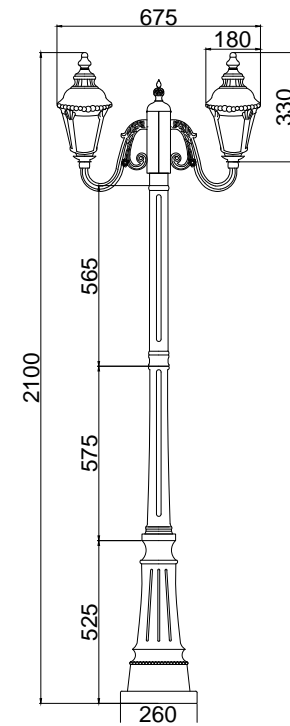

# Instruction

O028FL-03BZ

2 x E27 (60W)

Model: O028FL-03BZ  
Collection: Outdoor  
Series: Goiri

Floor Lamps