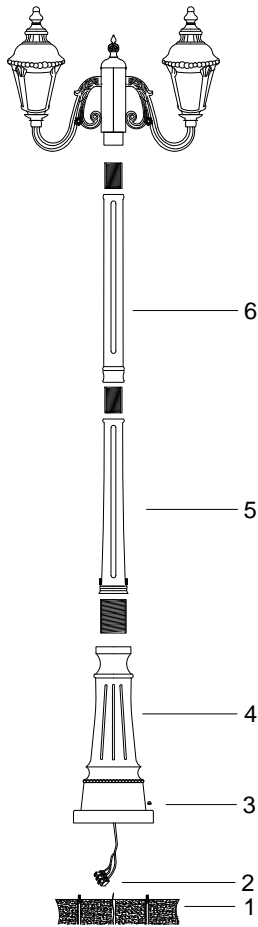

# Instruction

O028FL-03BZ

2 x E27 (60W)

Model: O028FL-03BZ  
Collection: Outdoor  
Series: Goiri

Floor Lamps