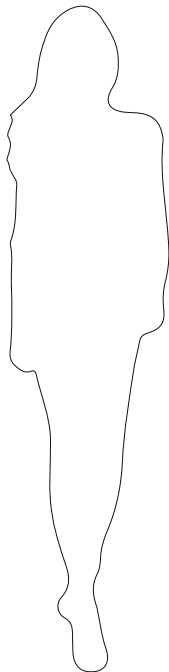

CABINETS & BOOKCASES

MCQUEEN GLOBE | suspension

DIMENSIONS

Cord Height Adjustable with 200 cm
| 78,74"

Height: 124cm | 48,82"

Diameter: 72cm | 28,35"

MATERIALS

Body: Brass & Swarovski Crystals

STANDARD FINISHES

Body: Hammered Brass, Gold plated
& Amber Swarovski Crystals

WEIGHT

Aprox: 4kg | 8,82lbs

BULBS

6x g9 Halogen Bulbs (40W
max)*USA not included
Voltage: 220-240V

PACKAGING

Volume: 0,512m³ | 18,1ft³