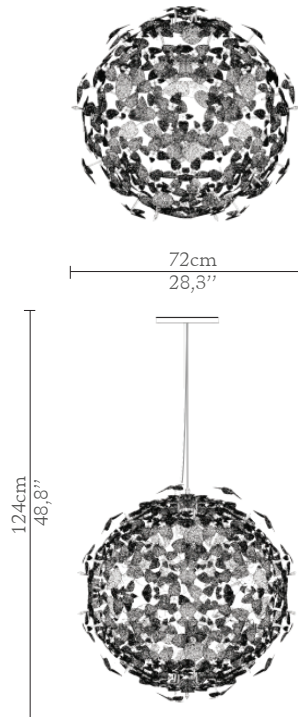

CABINETS & BOOKCASES

MCQUEEN GLOBE | suspension

DIMENSIONS

Cord Height Adjustable with 200 cm
| 78,74"

Height: 124cm | 48,82"

Diameter: 72cm | 28,35"

MATERIALS

Body: Brass & Swarovski Crystals

STANDARD FINISHES

Body: Hammered Brass, Gold plated
& Amber Swarovski Crystals

WEIGHT

Aprox: 4kg | 8,82lbs

BULBS

6x g9 Halogen Bulbs (40W
max)*USA not included
Voltage: 220-240V

PACKAGING

Volume: 0,512m³ | 18,1ft³

Weight: 9kg | 19,84lbs