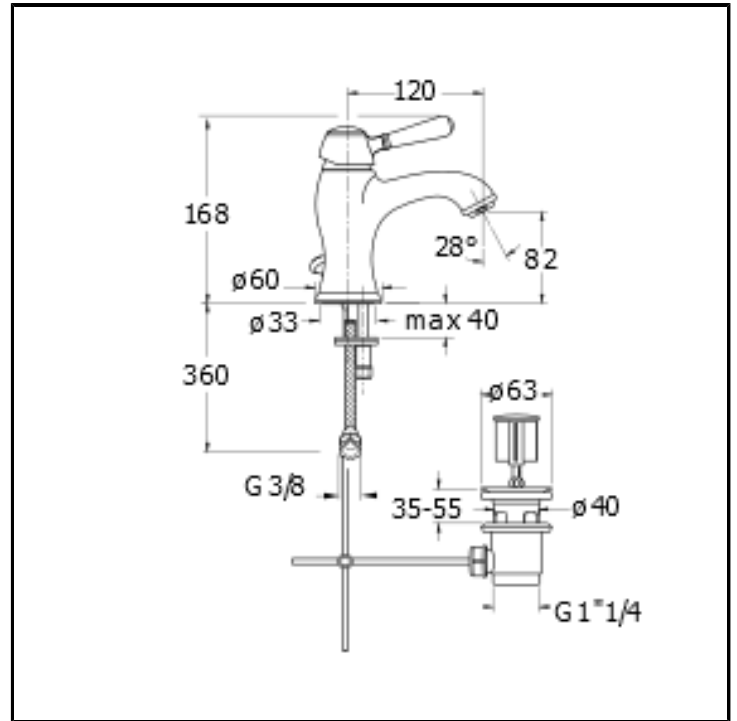

# CRIAE211

■ CRISTINA  
RUBINETTERIE

Basin mixer REGULAR with 1"1/4 pop up waste