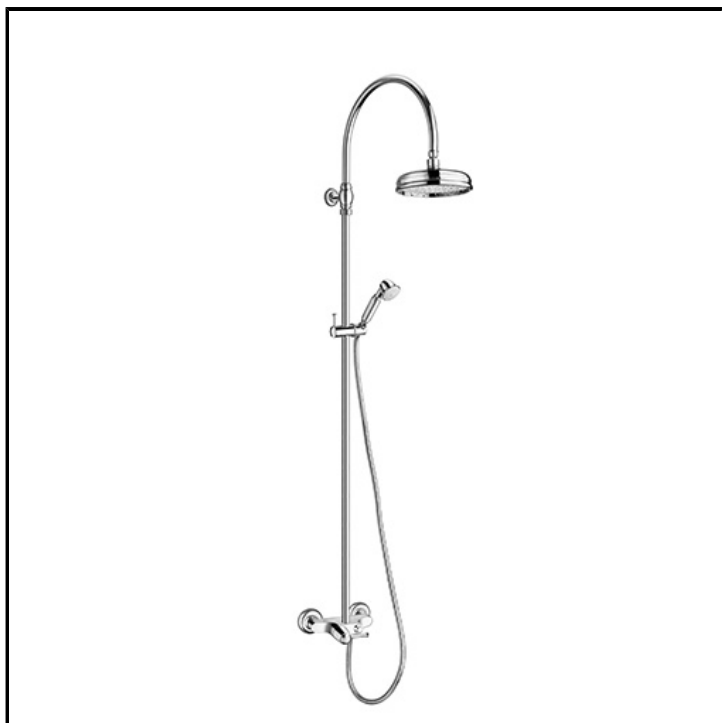

CRIAE409

External shower mixer with swivel column pipe, checkable anti-lime overhead shower, flexible hose and anti-lime hand shower with slide rail

FINITURE

 Chrome

INSTALLATION

- Wall

TPOLOGY

-

ENVIRONMENT

- Bathroom