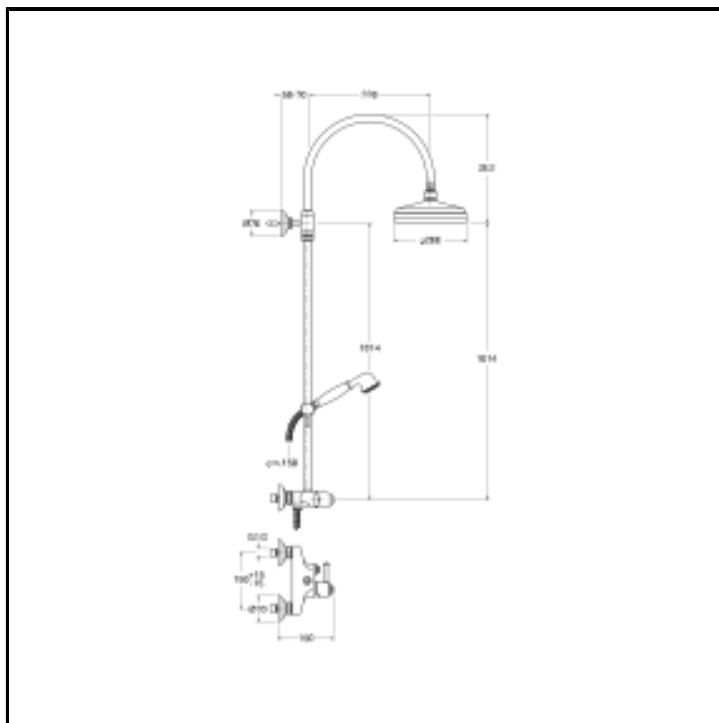

CRIAE409

External shower mixer with swivel column pipe, checkable anti-lime overhead shower, flexible hose and anti-lime hand shower with slide rail

FINITURE

 Chrome

INSTALLATION

- Wall

TPOLOGY

-