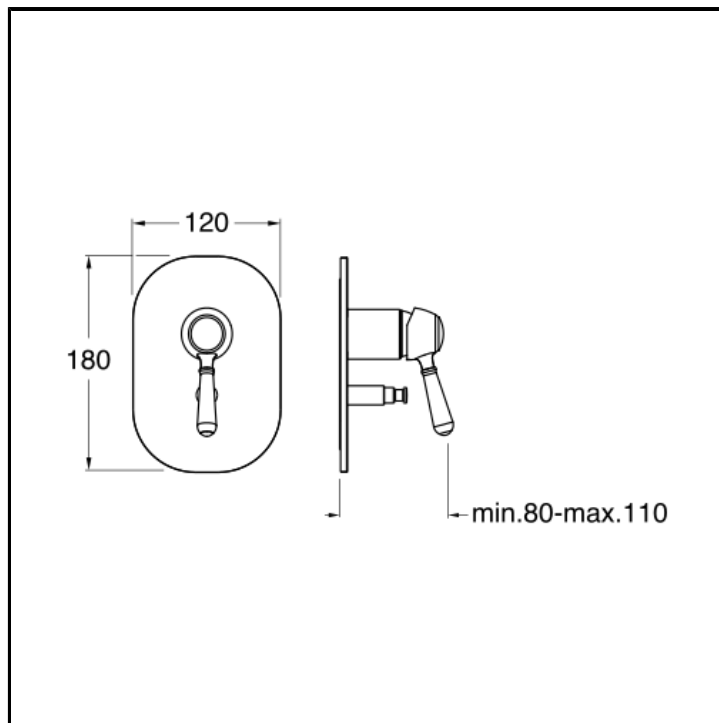

CRIAE689

Bath/shower mixer external parts for CRICS535 with 2 outlet diverter and metal plate

FINITURE

Chrome

Brushed old brass

CHARACTERISTICS

-

COMMAND