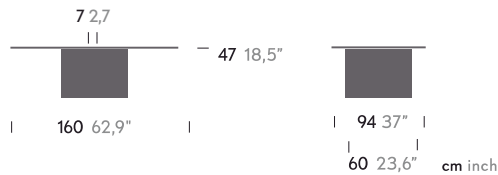

36972

Dimensions

(cm / inch)

Standard Finishes

Teak

Marble

30 Aluminium
paints

Materials

Characteristics

Table base

Units box	1
Box Weight	50 Kg / 110.2 Lbs
Box Volume	0.163 m ³ / 5.6 cft.

Table top

Units box	1
Box Weight	20 Kg / 44 Lbs
Box Volume	0.08 m ³ / 2.8 cft.