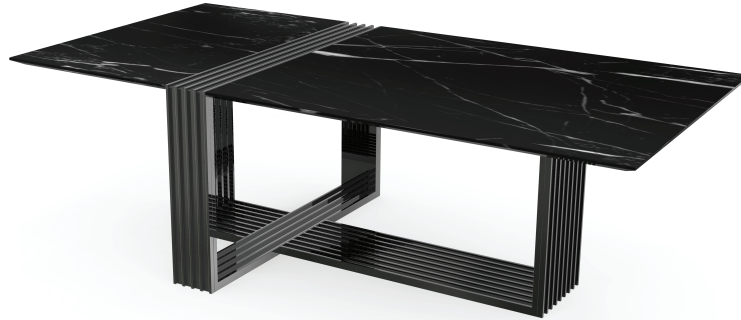

LUXXU

MODERN DESIGN & LIVING

LIGHTING

UPHOLSTERY

TABLES

CONSOLES

SIDEBOARDS

MIRRORS

CABINETS & BOOKCASES

VERTIGO BLACK | dining table

DIMENSIONS

Width: 240cm | 94,49"

Depth: 120cm | 47,24"

Height: 74cm | 29,13"

MATERIALS

Body: Stainless Steel & Marble

STANDARD FINISHES

Body: Black Nickel Plated & Nero
Marquina Marble

WEIGHT

Aprox: 110kg | 242,51lbs

PACKAGING

Volume: 2,839m³ | 100,26ft³

Weight: 120kg | 264,55lbs

74cm
29,13"

120cm
47,24"

240cm
94,49"