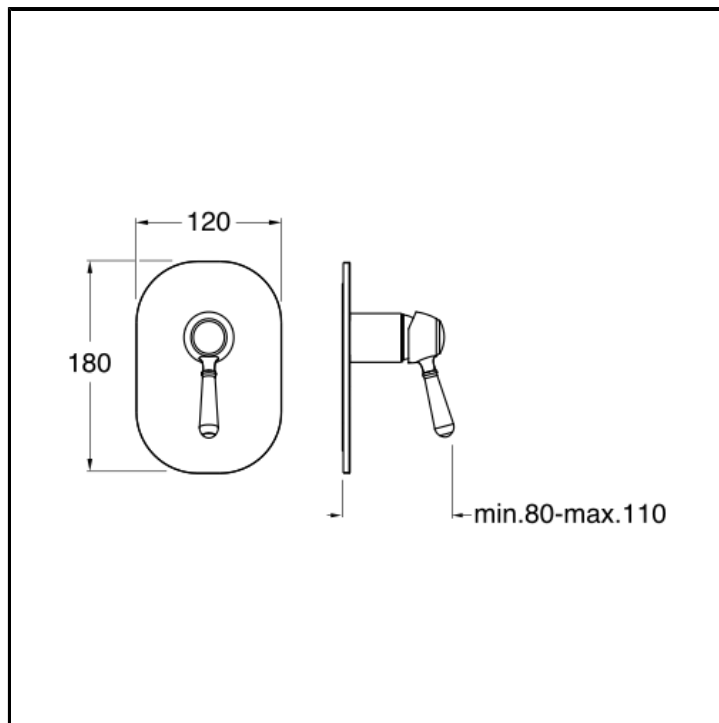

# CRIAE686

Shower mixer external parts for CRICS535 with metal plate