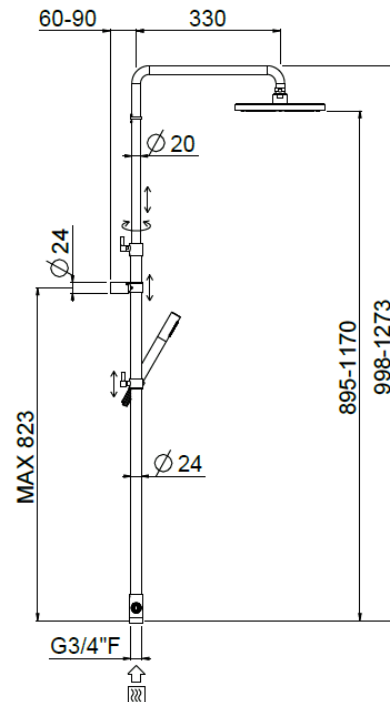

## TECHNICAL INFORMATION

Bridge turning shower column with adjustable mounting with articulated shower holder, 3/4 connection, adjustable upper holder and diverter. Non-liming round ultra-thin shower head Ø240 in stainless steel. Brass non-liming inspectable one jet round shower. PVC smooth double anti-torsion flexible hose cm 150. CHROME

## SPARE PARTS

## TECHNICAL DRAWING