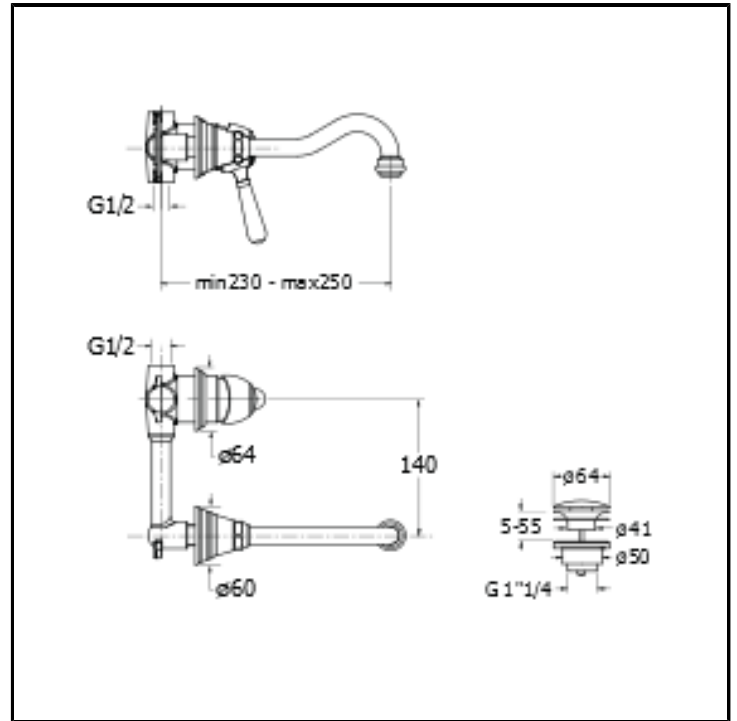

# CRIAE231

■ CRISTINA  
RUBINETTERIE

Complete wall mounted basin mixer REGULAR with 1"1/4 Up&Down waste