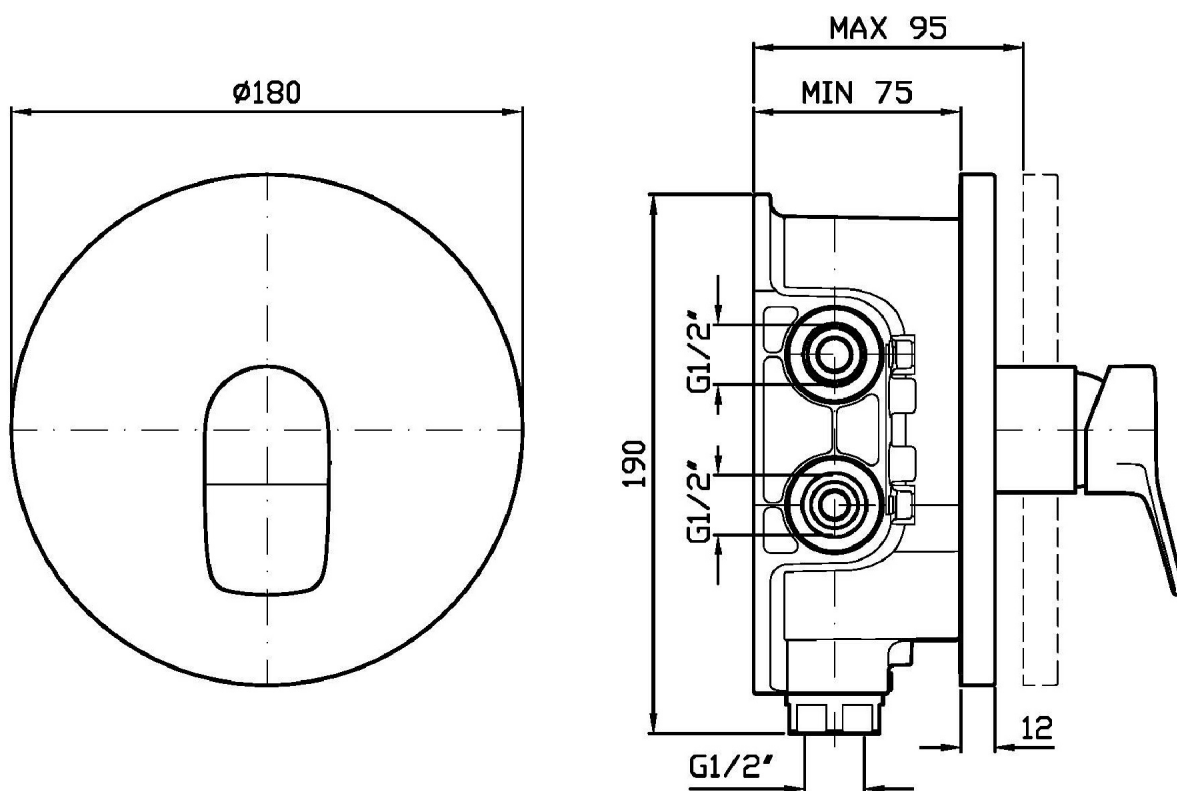

Built-in single lever shower mixer for Zetasystem (R97800) - universal built-in body.

R97800

Zetasystem - Corpo incasso universale /
Zetasystem - universal built-in body

Finiture / Finishes

Cromo / Chrome

BRIM

ZBR090

Disegno Complessivo / Overall Drawing

BRIM

ZBR090

Portate / Flowrates (lt/min)

PRESSIONE PRESSURE	1 BAR	2 BAR	3 BAR	4 BAR	5 BAR
1 RUBINETTO APERTO P1 1 STOP VALVE OPEN	12	17,3	21,3	24	27,2
P2					
P3					
P4					
P5					

BRIM

ZBR090

Pesi e Misure / Weights and Sizes

Peso (Kg) Weight (lb)	0 (Kg)	0 (lb)
Volume (dc3) - (in3)	7,5 (dc3)	0,000458 (in3)
h (mm) - (in)	90 (mm)	3,543309 (in)
L1 (mm) - (in)	250 (mm)	9,842525 (in)
L2 (mm) - (in)	333 (mm)	13,1102433 (in)