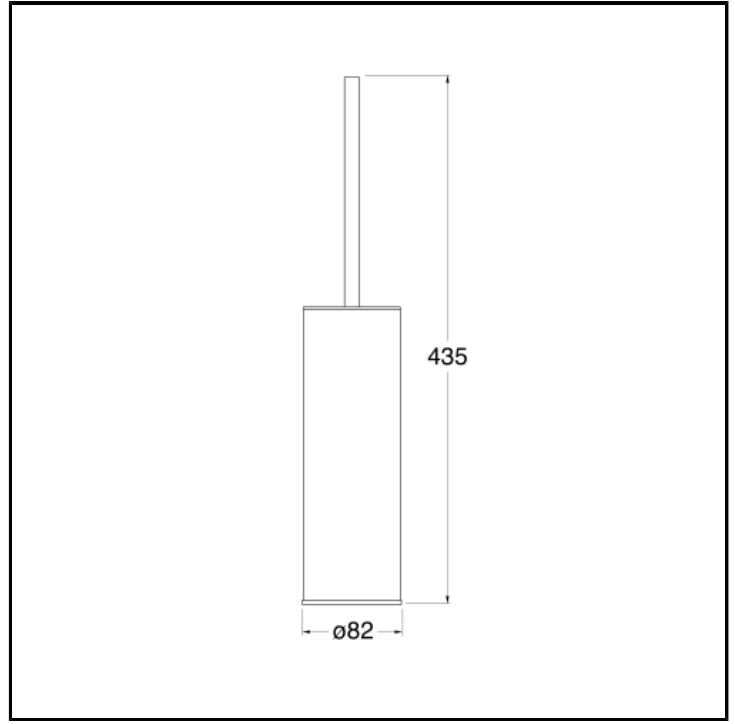

Standing toilet brush holder

FINITURE

 Brushed stainless steel AISI

CHARACTERISTICS

-

INSTALLATION

- Floor

TPOLOGY