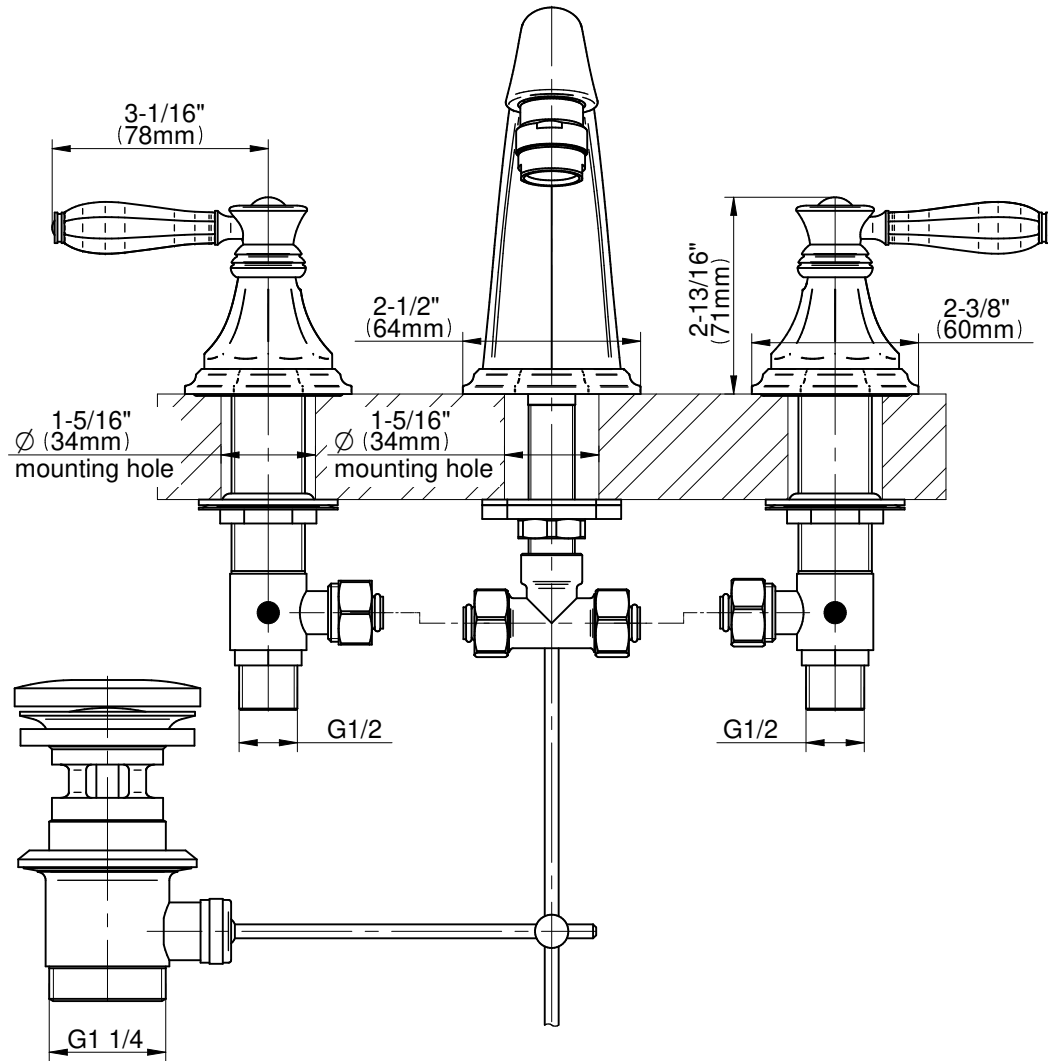

E-1961-LM63L

TOPAZ Series

GRAFF[®]
CUTTING EDGE DESIGN