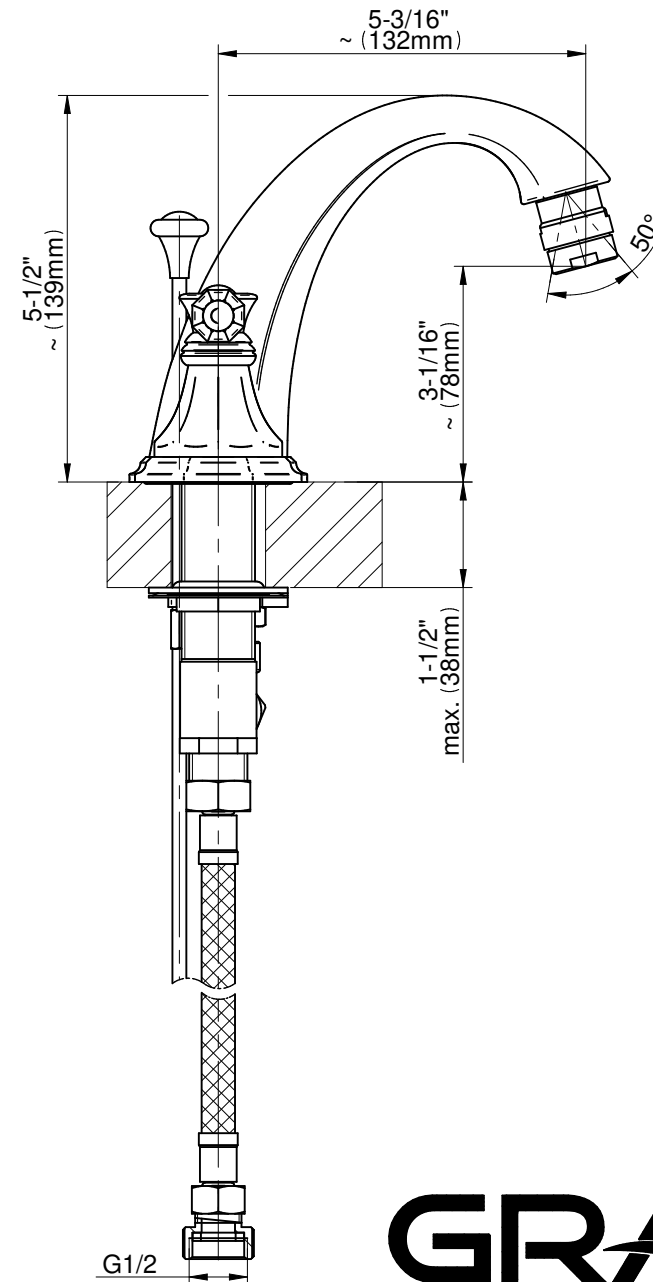

E-1961-LM63L

TOPAZ Series

GRAFF[®]
CUTTING EDGE DESIGN