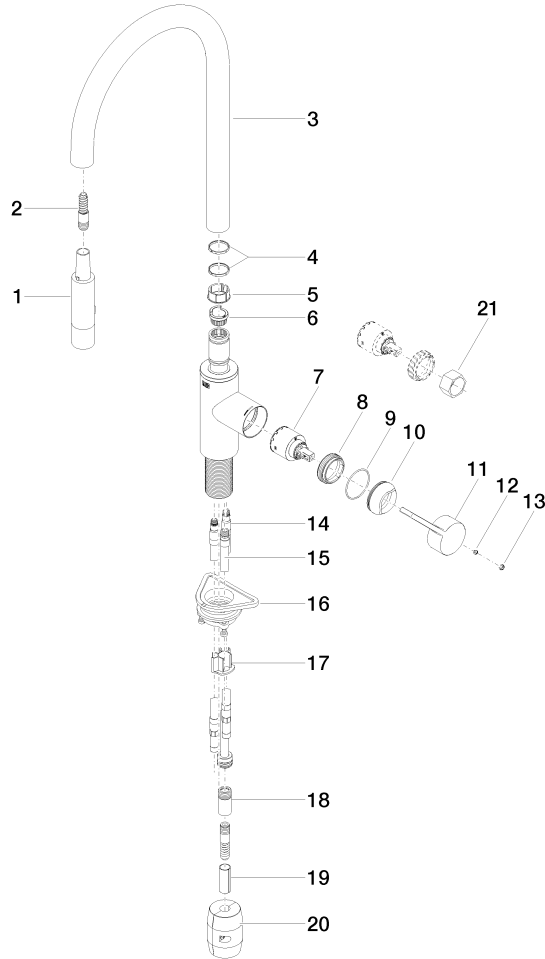

TARA ULTRA Single-lever mixer Pull-down with spray function - Durabronss (23kt Gold)

TARA ULTRA

33 870 875

- 240mm projection
- pivotable spout 360°
- Optional swivel limiter available with swivel limiter set 12 823 970 90
- laminar and spray flow
- height of mixer 500 mm
- height up to laminar flow regulator 240 mm
- hole diameter 35 mm
- 1800 mm metal shower hose
- sprayface with anti-scaling system
- max. flow 10.4 l/min at 3 bar flow pressure
- lead-free
- This product can help a building meet the requirements of Green Building Rating Systems, e.g. LEED®, BREEAM®, DGNB

Recommended miscellaneous

	Strainer waste with control handle - Durabronss (23kt Gold)	10 712 970-09
--	--	---------------

33 870 875
mm [inches]

Flow rate chart

Codes & Standards

DIN 4109

Executive Order
no. 1007

ISO 3822

Ü-Zeichen

TARA ULTRA Single-lever mixer Pull-down with spray function - Durabrass
(23kt Gold)

TARA ULTRA

33 870 875
Certificates

LGA_28

GDV_0400

33 870 875

Product version from 6/1/2021

TARA ULTRA Single-lever mixer Pull-down with spray function - Durabronss
(23kt Gold)

TARA ULTRA

33 870 875

Spare parts list

Product version from 6/1/2021