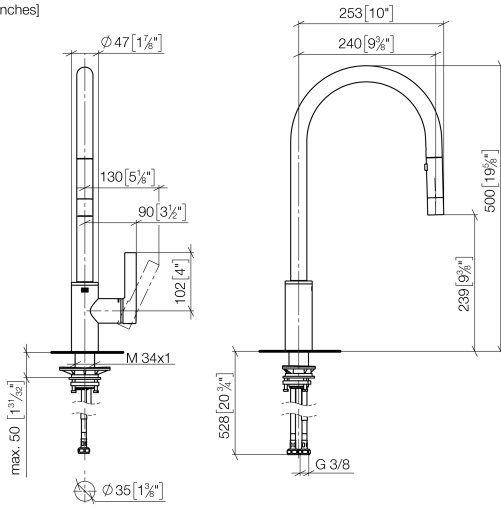

TARA ULTRA Single-lever mixer Pull-down with spray function - Durabronss (23kt Gold)

TARA ULTRA

33 870 875

- 240mm projection
- pivotable spout 360°
- Optional swivel limiter available with swivel limiter set 12 823 970 90
- laminar and spray flow
- height of mixer 500 mm
- height up to laminar flow regulator 240 mm
- hole diameter 35 mm
- 1800 mm metal shower hose
- sprayface with anti-scaling system
- max. flow 10.4 l/min at 3 bar flow pressure
- lead-free
- This product can help a building meet the requirements of Green Building Rating Systems, e.g. LEED®, BREEAM®, DGNB

Recommended miscellaneous

	Strainer waste with control handle - Durabronss (23kt Gold)	10 712 970-09
--	--	---------------

33 870 875
mm [inches]

Flow rate chart

Codes & Standards

DIN 4109

Executive Order
no. 1007

Product version from 6/1/2021

TARA ULTRA Single-lever mixer Pull-down with spray function - Durabronss
(23kt Gold)

TARA ULTRA

33 870 875

Spare parts list

Product version from 6/1/2021