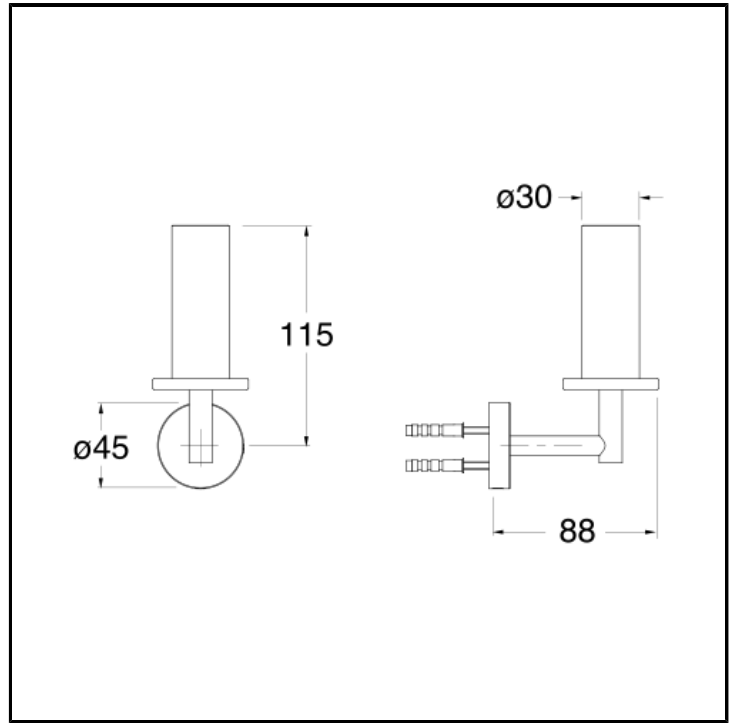

Reserve toilet roll holder

FINITURE

 Brushed stainless steel AISI

CHARACTERISTICS

-

INSTALLATION

- Wall

TPOLOGY