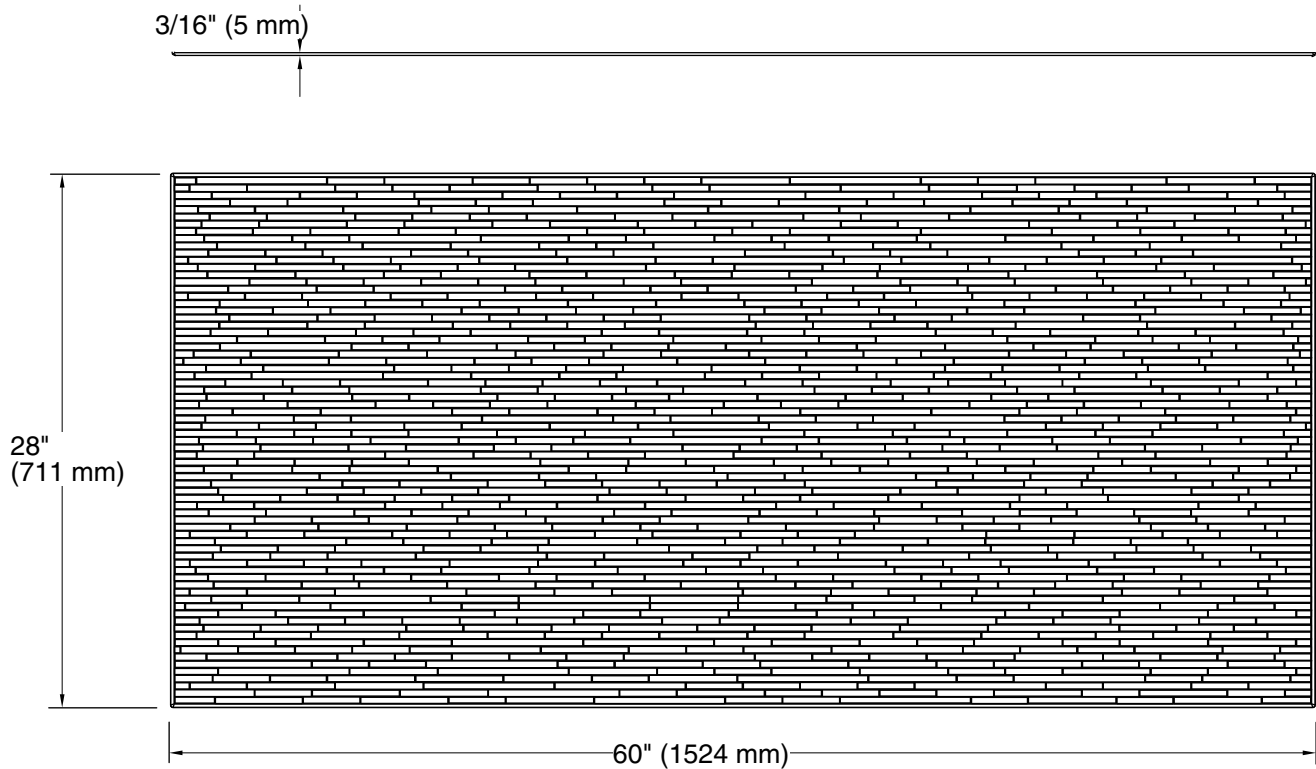

Features

- For use with KOHLER Choreograph wall panels.
- Provides contrasting color, pattern, or texture for shower walls.
- One 60" x 28" panel.
- Can be mounted at the top, middle, or bottom of shower wall.

Color	Code	Description
	0	White
	96	Biscuit
	47	Almond
	NY	Dune
	95	Ice™ Grey
	G9	Sandbar

Technical Information

All product dimensions are nominal.

Installation: Individual wall

Material Thickness: 3/16" (5 mm)