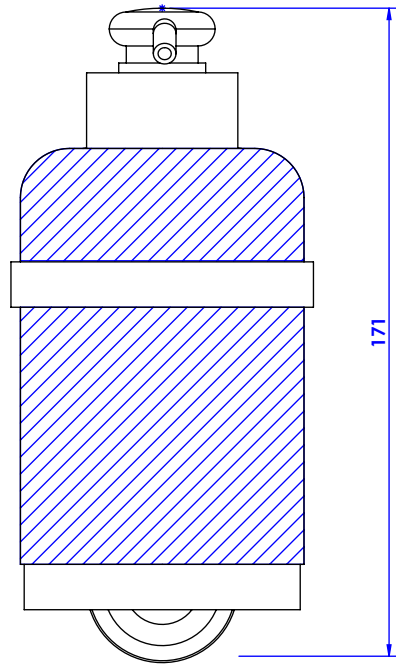

Collection : Volga à manettes I

Distributeur de savon liquide mural. GM, cristallin, cont.360ml.

Wall-mounted soap dispenser. large size, cristallin, cont.360ml.

Ref : C15-530

Ref : C16-530

CRISTAL & BRONZE