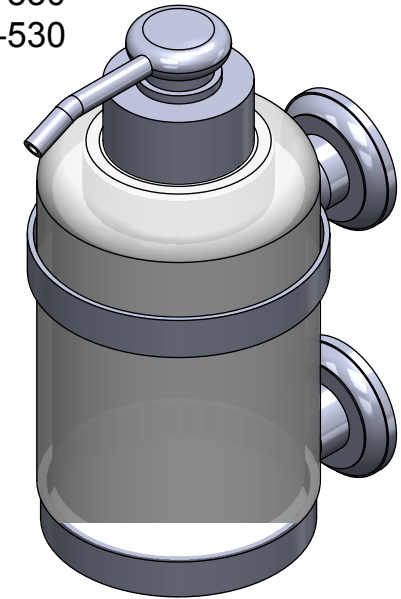

Collection : Volga à manettes I

Distributeur de savon liquide mural. GM, cristallin, cont.360ml.

Wall-mounted soap dispenser. large size, cristallin, cont.360ml.

Ref : C15-530

Ref : C16-530

CRISTAL & BRONZE

PARIS • 1937

23/11/2020-1