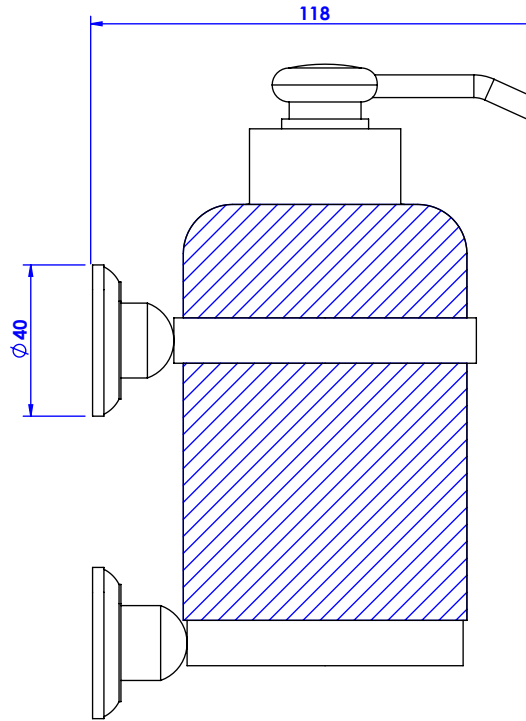

Collection : Volga à manettes I

Distributeur de savon liquide mural. GM, cristallin, cont.360ml.

Wall-mounted soap dispenser. large size, cristallin, cont.360ml.

Ref : C15-530

Ref : C16-530

CRISTAL & BRONZE