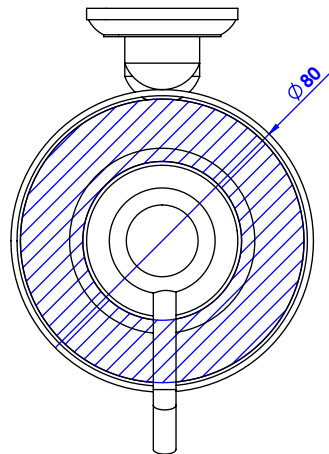

Collection : Volga à manettes I

Distributeur de savon liquide mural. GM, cristallin, cont.360ml.

Wall-mounted soap dispenser. large size, cristallin, cont.360ml.

Ref : C15-530

Ref : C16-530

CRISTAL & BRONZE