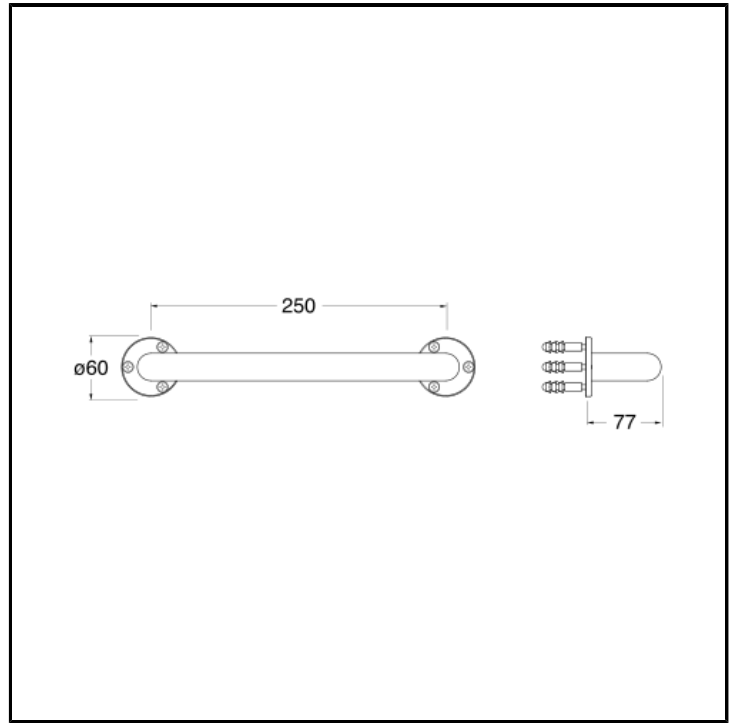

CRIAX040

Grab-bar 25 cm.

FINITURE

 Brushed stainless steel AISI

CHARACTERISTICS

-

INSTALLATION

- Wall