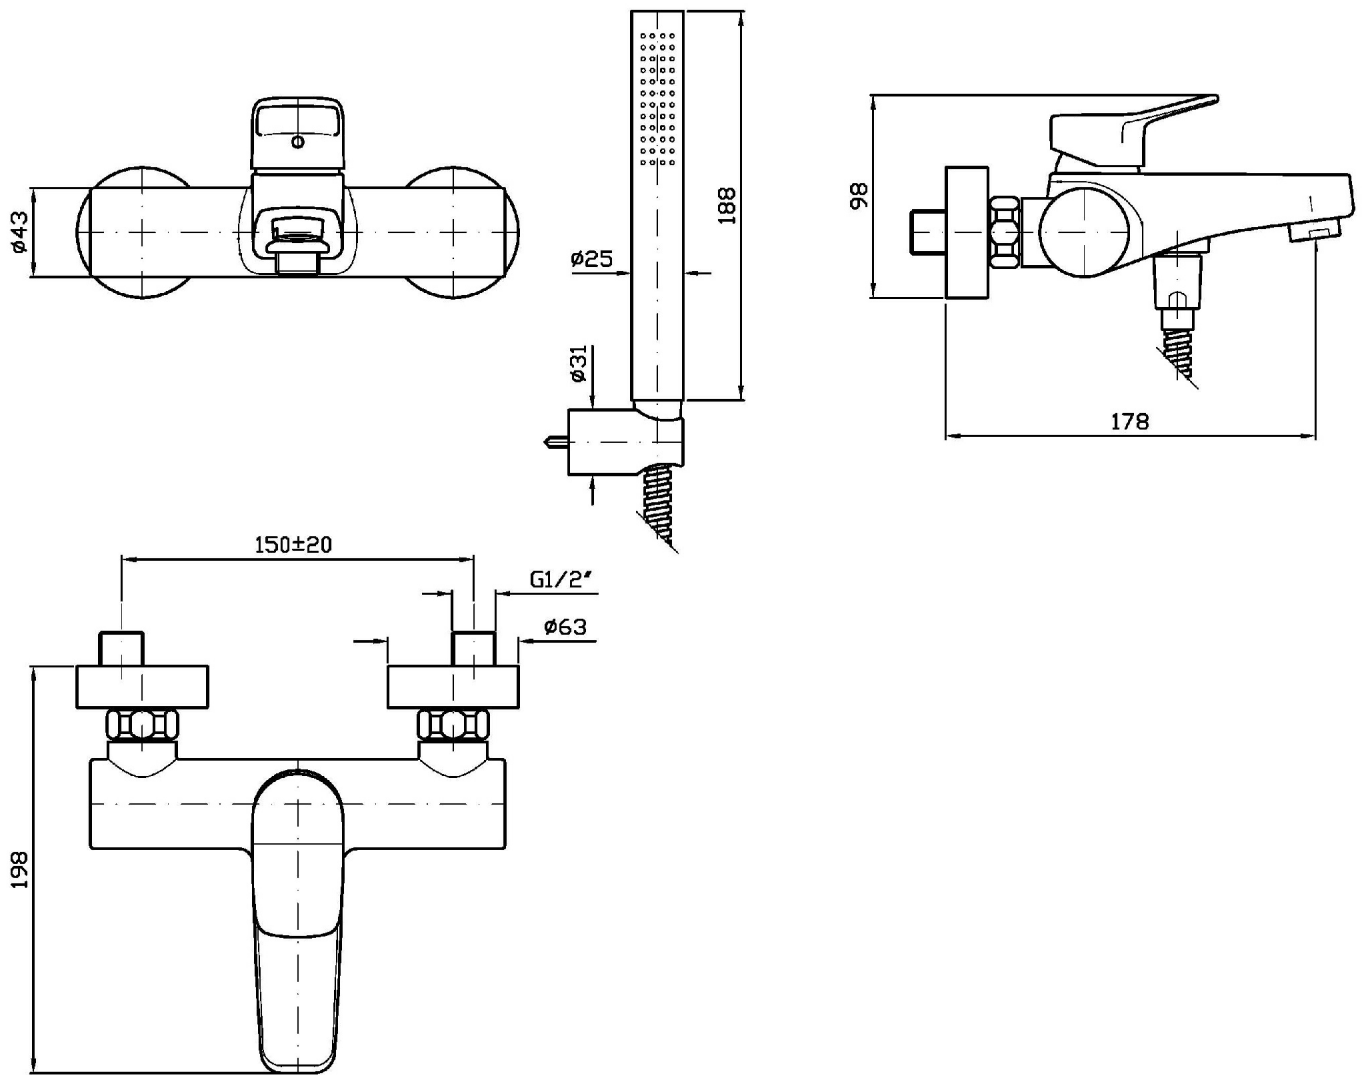

Exposed single lever bath-shower mixer with diverter, aerator, handshower set.

Finiture / Finishes

Cromo / Chrome

BRIM

ZBR103

Disegno Complessivo / Overall Drawing

BRIM

ZBR103

Portate / Flowrates (lt/min)

PRESSIONE PRESSURE	1 BAR	2 BAR	3 BAR	4 BAR	5 BAR
P1 BOCCA VASCA WALL SPOUT	14	17,6	20,7	23	26
P2 DOCCETTA HANDSHOWER	6	9	11	12	13
P3					
P4					
P5					

BRIM

ZBR103

Pesi e Misure / Weights and Sizes

Peso (Kg) Weight (lb)	2,62 (Kg)	5,776052 (lb)
Volume (dc3) - (in3)	6,61 (dc3)	0,000403 (in3)
h (mm) - (in)	143 (mm)	5,6299243 (in)
L1 (mm) - (in)	195 (mm)	7,6771695 (in)
L2 (mm) - (in)	237 (mm)	9,3307137 (in)