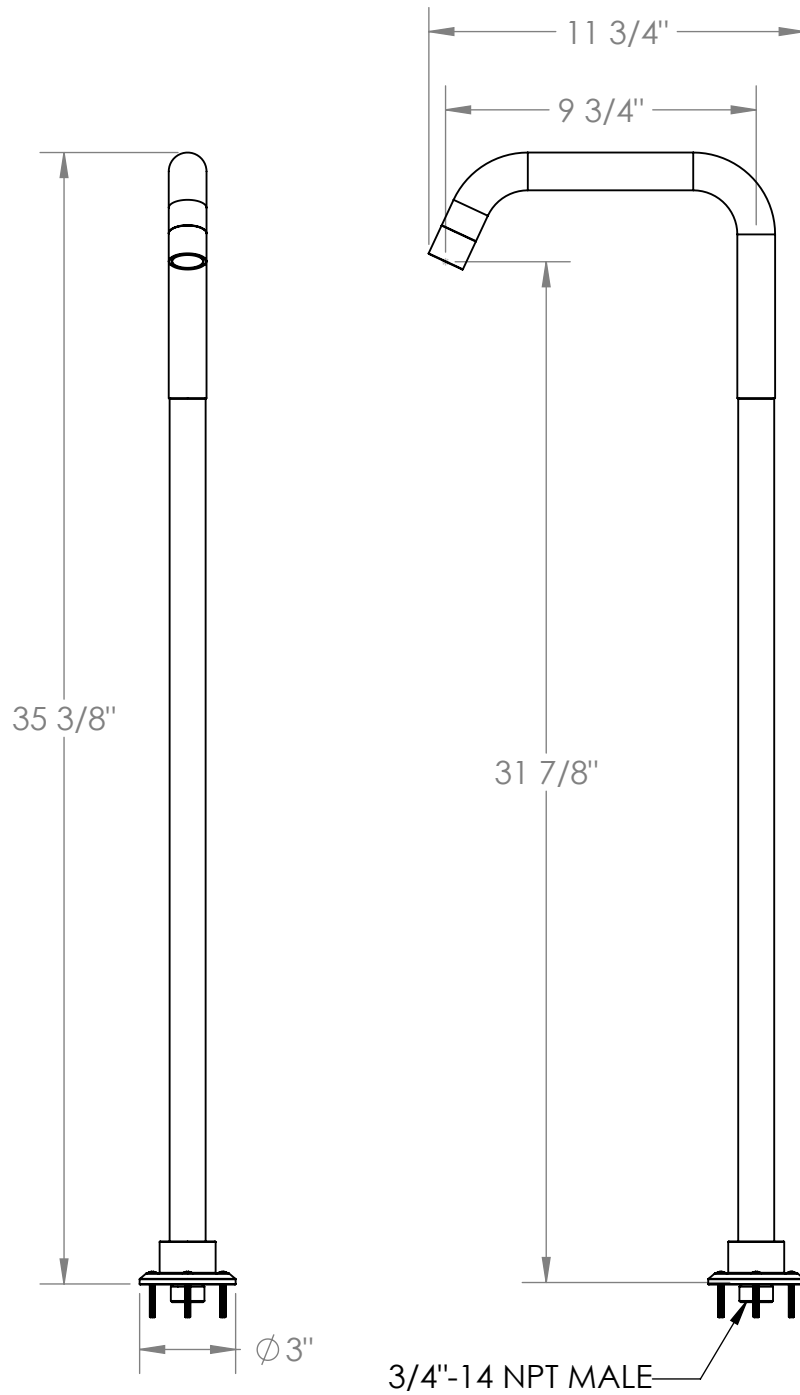

## 23-FS

### Floor Mounted Square Bath Spout

Meets the applicable requirements of ASME A112.18.1-2005/CSA B125.1-05, entitled "Plumbing Supply Fittings"