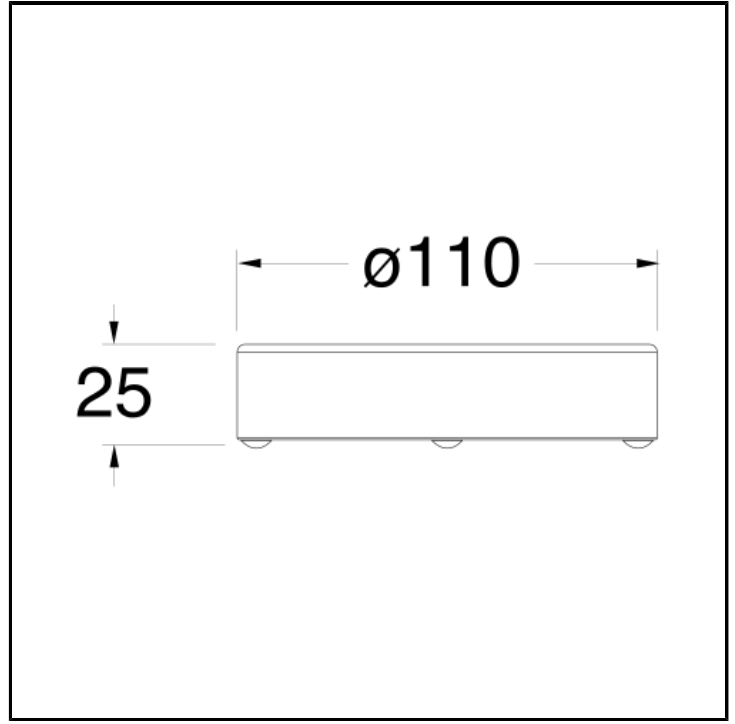

Standing PETG soap holder

FINITURE

White matt

CHARACTERISTICS

-

INSTALLATION

- Top

TPOLOGY