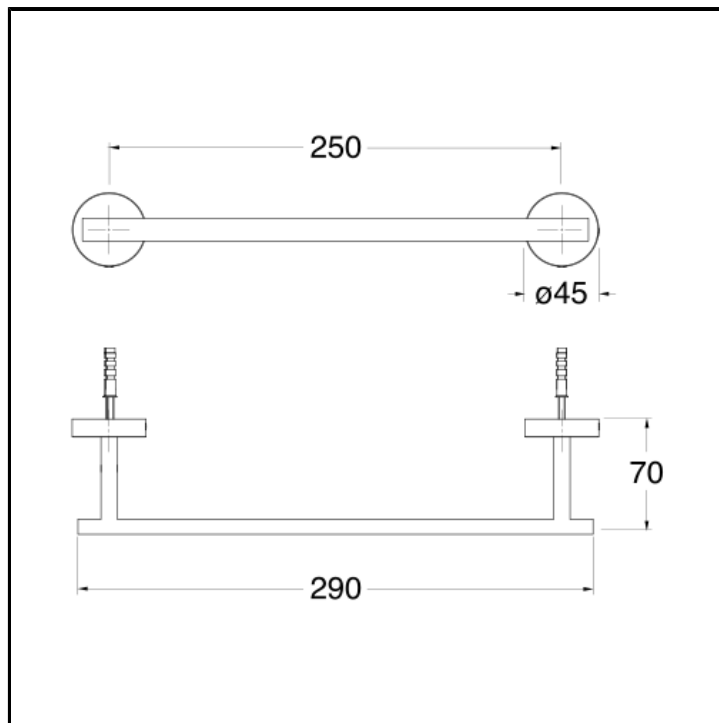

25 cm centre distance tower rail

FINITURE

 Brushed stainless steel AISI

CHARACTERISTICS

-

INSTALLATION

- Wall

TPOLOGY