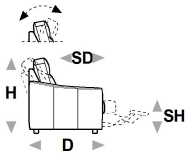

↑ fold following the dotted line ↑

brando. premium 988

L Length - H Height - D Depth - SH Seat Height - SD Seat Depth
Dimensions refer to maximum sizes.

					
L 96 H95 D99 SH44 SD58	L 98 H95 D99 SH44 SD58	L 160 H95 D99 SH44 SD58	L 168 H95 D99 SH44 SD58	L 173 H95 D99 SH44 SD58	
190	566	200	201	240	
small chair	small chair el. rec.	2 seater	2 seater with bed	2 1/2 seater	
					
L 188 H95 D99 SH44 SD58	L 193 H95 D99 SH44 SD58	L 208 H95 D99 SH44 SD58	L 165 H95 D99 SH44 SD58	L 165 H95 D99 SH44 SD58	L 165 H95 D99 SH44 SD58
241	300	301	393	394	408
2 1/2 seater with bed	3 seater	3 seater with bed	2str 1rgt fac.elec.rec.	2str 1lft fac.elec.rec.	2str rg/lft rec.el.
					
L 175 H95 D99 SH44 SD58	L 175 H95 D99 SH44 SD58	L 178 H95 D99 SH44 SD58	L 195 H95 D99 SH44 SD58	L 195 H95 D99 SH44 SD58	L 198 H95 D99 SH44 SD58
G04	G05	G03	T07	T08	T09
2 1/2 seater rhf el.rec.	2 1/2 seater rhf el.rec.	2 1/2 seater with 2 el.rec.	3 seat.2 cush.1rhf el.rec.	3 seat.2 cush.1lhf el.rec.	3 seat.2cush.2 rhf/lhf el.rec.
					
L 87 H95 D99 SH44 SD58	L 87 H95 D99 SH44 SD58	L 90 H95 D99 SH44 SD58	L 90 H95 D99 SH44 SD58	L 66 H95 D99 SH44 SD58	L 76 H95 D99 SH44 SD58
110	120	173	174	130	144
1 right arm facing chair	1 left arm facing chair	elec.rec.chair 1arm raf	elec.rec.chair 1arm laf	chair without armr.	maxi chair no arm