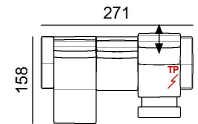

L -
H- D- SH- SD-
W10

403 + 602

↓ fold following the dotted line ↓