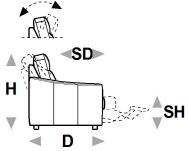

↓ fold following the dotted line ↓

↑ fold following the dotted line ↑

brando.premium 988

L Length - H Height - D Depth - SH Seat Height - SD Seat Depth
Dimensions refer to maximum sizes.

dimensions	L 139 H95 D99 SH44 SD58	L 147 H95 D99 SH44 SD58	L 139 H95 D99 SH44 SD58	L 147 H95 D99 SH44 SD58	L 141 H95 D99 SH44 SD58
version code	210	211	220	221	395
Description	1right arm facing 2 str	1rgt arm fac. 2str with bed	1left arm facing 2 str	1lf arm fac.2str with bed	1rgt arm fac.2str elec.rec.
L 141 H95 D99 SH44 SD58	L 152 H95 D99 SH44 SD58	L 152 H95 D99 SH44 SD58	L 167 H95 D99 SH44 SD58	L 167 H95 D99 SH44 SD58	L 154 H95 D99 SH44 SD58
396	251	252	267	268	G06
1lft arm fac.2str elec.rec.	1 right arm fac.2 1/2 str	1 left arm fac. 2 1/2 str	2p1/2 str 1a. raf bed	2 1/2 str 1a.laf bed	rhf 2 1/2 seater el.rec.
L 154 H95 D99 SH44 SD58	L 157 H95 D99 SH44 SD58	L 157 H95 D99 SH44 SD58	L 172 H95 D99 SH44 SD58	L 187 H95 D99 SH44 SD58	L 172 H95 D99 SH44 SD58
G07	B15	B16	310	311	320
lhf 2 1/2 seater el.rec.	rhf 2-str 1/2 with 2rec.el.	lhf 2-str 1/2 with 2rec.el.	1right arm facing 3 str	1 rgt arm fac.3 str with bed	1left arm facing 3 str
L 187 H95 D99 SH44 SD58	L 174 H95 D99 SH44 SD58	L 174 H95 D99 SH44 SD58	L 177 H95 D99 SH44 SD58	L 177 H95 D99 SH44 SD58	L 87 H95 D159 SH44 SD118
321	403	404	C34	C35	410
1lf arm fac.3 str with bed	1rgt arm fac.3str elec.rec.	1lft arm fac.3str elec.rec.	rhf 3-seater 2 elec.rec.	lhf 3-seater 2 elec.rec.	chaise lon.raf arm fac

↓ fold following the dotted line ↓

↑ fold following the dotted line ↑

brando.premium 988

L Length - H Height - D Depth - SH Seat Height - SD Seat Depth
Dimensions refer to maximum sizes.

L 87
H95 D159 SH44 SD118
420