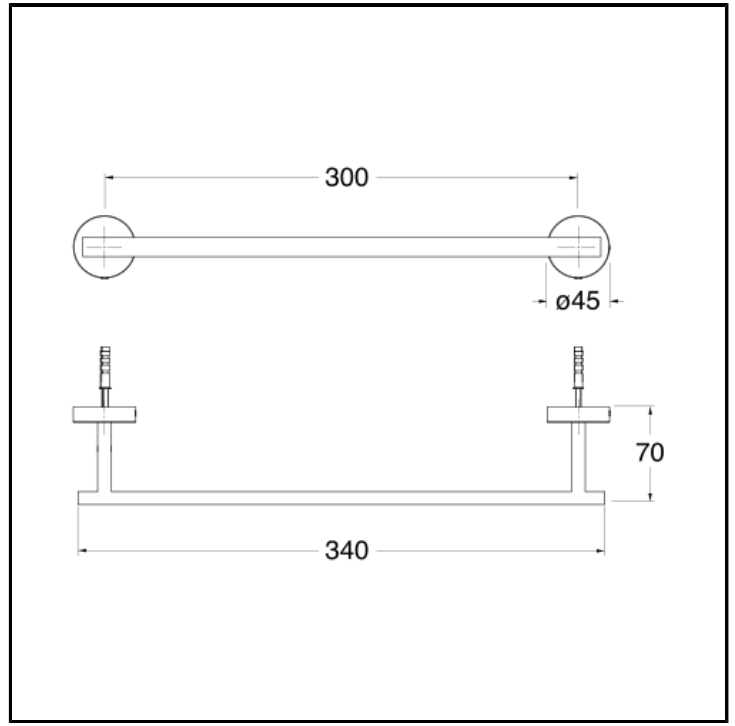

CRIAX230

30 cm centre distance tower rail

FINITURE

 Brushed stainless steel AISI

CHARACTERISTICS

-

INSTALLATION

- Wall