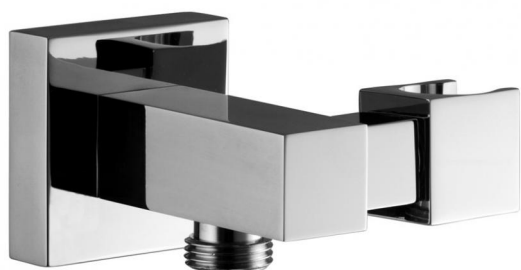

Wall mounted concealed holder

Wall mounted concealed square adjustable holder
32730/SC-CR

TECHNICAL INFORMATION

Brass built-in articulated square holder 1/2"MM. CHROME

FEATURES

PICTURE

SPARE PARTS

TECHNICAL DRAWING