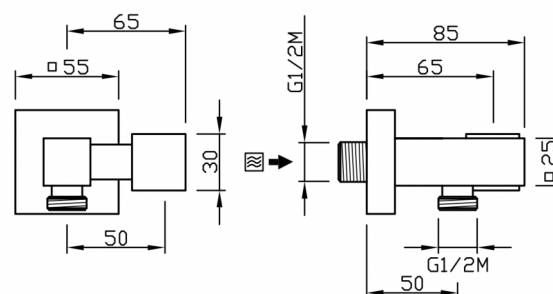

Wall mounted concealed holder

Wall mounted concealed square adjustable holder
32730/SC-CR

TECHNICAL INFORMATION

Brass built-in articulated square holder 1/2"MM. CHROME

FEATURES

PICTURE

SPARE PARTS

TECHNICAL DRAWING