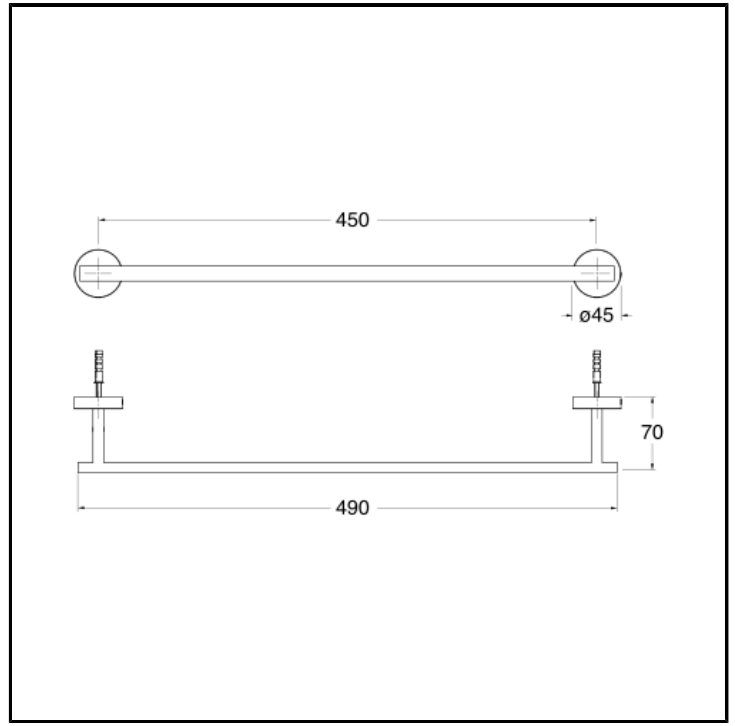

CRIAX245

45 cm centre distance tower rail

FINITURE

 Brushed stainless steel AISI

CHARACTERISTICS

-

INSTALLATION

- Wall