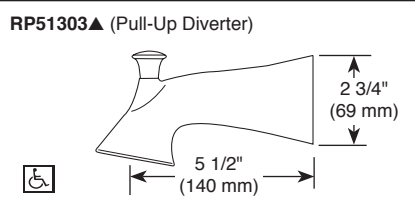

55 E 111th Street, Indianapolis, Indiana 46280
350 South Edgeware Road, St. Thomas, ON N5P 4L1
© 2017 Masco Corporation of Indiana

Delta reserves the right (1) to make changes in specifications and materials, and (2) to change or discontinue models, both without notice or obligation. Dimensions are for reference only. See current full-line price book or www.deltafaucet.com for finish options and product availability.