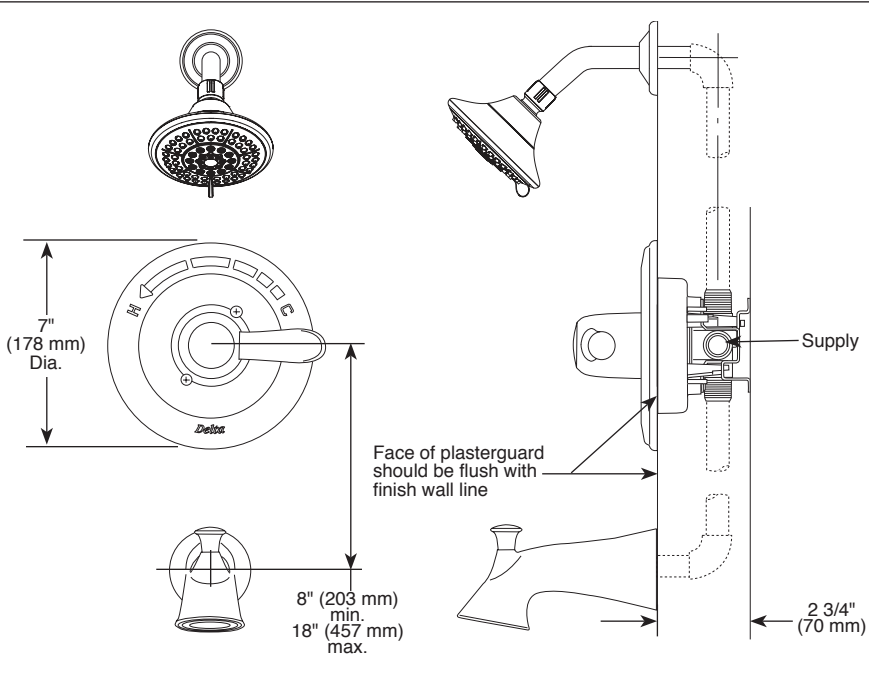

see what Delta can do™

TUB AND SHOWER FAUCET TRIM

- Lahara® Bath Collection
- Valve Only (T14038)
- Shower Only (T14238 & T14238-H2O)
- Tub/Shower (T14438 & T14438-H2O)

FEATURES:

- Monitor® 14 Series pressure balanced single handle mixing valve trim
- "H2O" models include H₂O Kinetic® Technology showerhead

STANDARD SPECIFICATIONS:

- Maintains a balanced pressure of hot and cold water even when a valve is turned on or off elsewhere in the system.
- For use with MultiChoice® Universal rough valve body. (R10000 Series)
- Back-to-back installation capability.
- Solid brass forged body.
- Temperature only controlled with handle.
- Field adjustable to limit handle rotation into hot water zone.
- 120° maximum handle rotation.
- All parts replaceable from the front of the valve.
- 1.75 gpm max @ 80 psi, 1.5 gpm @ 80 psi for product marked -H2O
- "LHD" models have pad printed red/blue temperature indication less showerhead.
- Stem extension kit RP77991 can be ordered to allow for an additional 1 3/4" wall thickness. RP77991 ships with chrome escutcheon screws. For special finishes also order RP12630 escutcheon screws in desired finish.

COMPLIES WITH:

- ASME A112.18.1 / CSA B125.1
- ASSE 1016
- ICC/ANSI A117.1 - Valve control only
- EPA WaterSense®

Submitted Model No.: _____

Specific Features: _____

▲ Designate Proper Finish Suffix

55 E 111th Street, Indianapolis, Indiana 46280
 350 South Edgeware Road, St. Thomas, ON N5P 4L1
 © 2017 Masco Corporation of Indiana