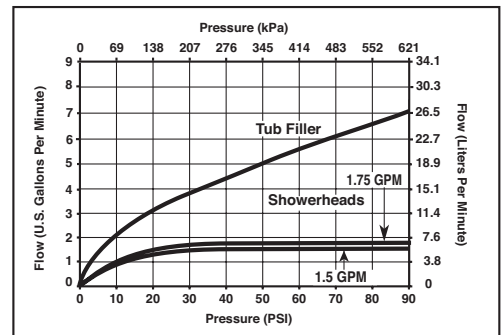

55 E 111th Street, Indianapolis, Indiana 46280
350 South Edgeware Road, St. Thomas, ON N5P 4L1
© 2017 Masco Corporation of Indiana

Delta reserves the right (1) to make changes in specifications and materials, and (2) to change or discontinue models, both without notice or obligation. Dimensions are for reference only. See current full-line price book or www.deltafaucet.com for finish options and product availability.