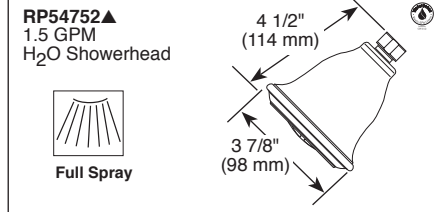

55 E 111th Street, Indianapolis, Indiana 46280
350 South Edgeware Road, St. Thomas, ON N5P 4L1
© 2017 Masco Corporation of Indiana

Delta reserves the right (1) to make changes in specifications and materials, and (2) to change or discontinue models, both without notice or obligation. Dimensions are for reference only. See current full-line price book or www.deltafaucet.com for finish options and product availability.