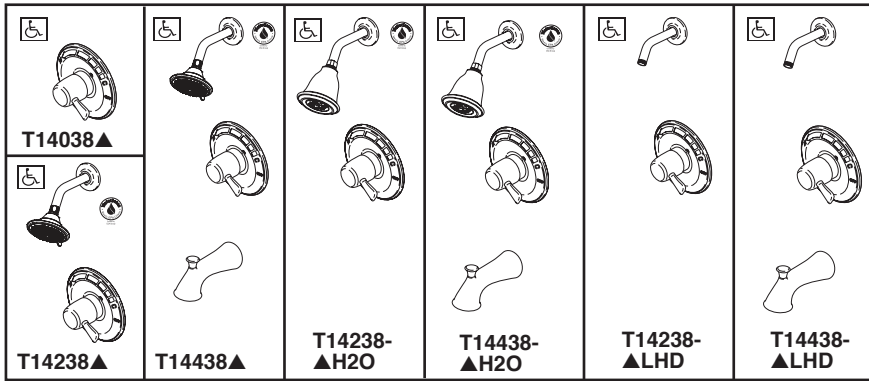

see what Delta can do™

TUB AND SHOWER FAUCET TRIM

- Lahara® Bath Collection
- Valve Only (T14038)
- Shower Only (T14238 & T14238-H2O)
- Tub/Shower (T14438 & T14438-H2O)

FEATURES:

- Monitor® 14 Series pressure balanced single handle mixing valve trim
- "H2O" models include H₂O Kinetic® Technology showerhead

STANDARD SPECIFICATIONS:

- Maintains a balanced pressure of hot and cold water even when a valve is turned on or off elsewhere in the system.
- For use with MultiChoice® Universal rough valve body. (R10000 Series)
- Back-to-back installation capability.
- Solid brass forged body.
- Temperature only controlled with handle.
- Field adjustable to limit handle rotation into hot water zone.
- 120° maximum handle rotation.
- All parts replaceable from the front of the valve.
- 1.75 gpm max @ 80 psi, 1.5 gpm @ 80 psi for product marked -H2O
- "LHD" models have pad printed red/blue temperature indication less showerhead.
- Stem extension kit RP77991 can be ordered to allow for an additional 1 3/4" wall thickness. RP77991 ships with chrome escutcheon screws. For special finishes also order RP12630 escutcheon screws in desired finish.

COMPLIES WITH:

- ASME A112.18.1 / CSA B125.1
- ASSE 1016
- ICC/ANSI A117.1 - Valve control only
- EPA WaterSense®

Submitted Model No.: _____

Specific Features: _____

▲ Designate Proper Finish Suffix

55 E 111th Street, Indianapolis, Indiana 46280
 350 South Edgeware Road, St. Thomas, ON N5P 4L1
 © 2017 Masco Corporation of Indiana