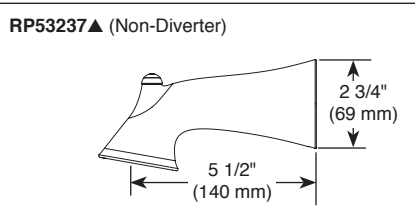

55 E 111th Street, Indianapolis, Indiana 46280
350 South Edgeware Road, St. Thomas, ON N5P 4L1
© 2017 Masco Corporation of Indiana

Delta reserves the right (1) to make changes in specifications and materials, and (2) to change or discontinue models, both without notice or obligation. Dimensions are for reference only. See current full-line price book or www.deltafaucet.com for finish options and product availability.