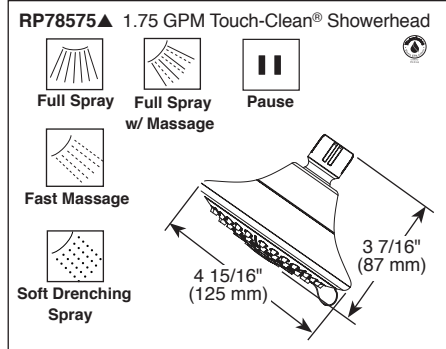

see what Delta can do™

TUB AND SHOWER FAUCET TRIM

- Lahara® Bath Collection
- Valve Only (T14038)
- Shower Only (T14238 & T14238-H2O)
- Tub/Shower (T14438 & T14438-H2O)

FEATURES:

- Monitor® 14 Series pressure balanced single handle mixing valve trim
- "H2O" models include H₂O Kinetic® Technology showerhead

STANDARD SPECIFICATIONS:

- Maintains a balanced pressure of hot and cold water even when a valve is turned on or off elsewhere in the system.
- For use with MultiChoice® Universal rough valve body. (R10000 Series)
- Back-to-back installation capability.
- Solid brass forged body.
- Temperature only controlled with handle.
- Field adjustable to limit handle rotation into hot water zone.
- 120° maximum handle rotation.
- All parts replaceable from the front of the valve.
- 1.75 gpm max @ 80 psi, 1.5 gpm @ 80 psi for product marked -H2O
- "LHD" models have pad printed red/blue temperature indication less showerhead.
- Stem extension kit RP77991 can be ordered to allow for an additional 1 3/4" wall thickness. RP77991 ships with chrome escutcheon screws. For special finishes also order RP12630 escutcheon screws in desired finish.

COMPLIES WITH:

- ASME A112.18.1 / CSA B125.1
- ASSE 1016
- ICC/ANSI A117.1 - Valve control only
- EPA WaterSense®

Submitted Model No.: _____

Specific Features: _____

▲ Designate Proper Finish Suffix

55 E 111th Street, Indianapolis, Indiana 46280
 350 South Edgeware Road, St. Thomas, ON N5P 4L1
 © 2017 Masco Corporation of Indiana