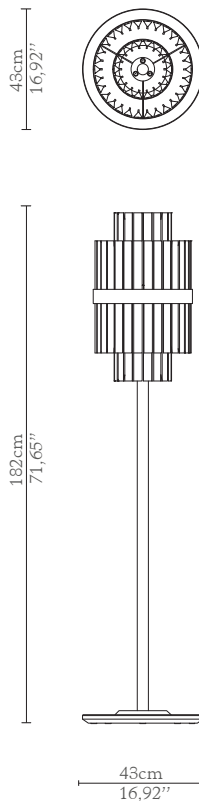

CABINETS & BOOKCASES

LIBERTY | floor

DIMENSIONS

Height: 182cm | 71,65"
Diameter: 43cm | 16,92"

MATERIALS

Body: Brass, Marble & Crystal
Glass

STANDARD FINISHES

Body: Gold plated & Carrara
marble

WEIGHT

Aprox: 20kg | 44,09lbs

BULBS

8x g9 Halogen Bulbs (40W
max)*USA not included
Voltage: 220-240V

PACKAGING

Volume: 0,54m³ | 19,07ft³
Weight: 30kg | 66,14lbs