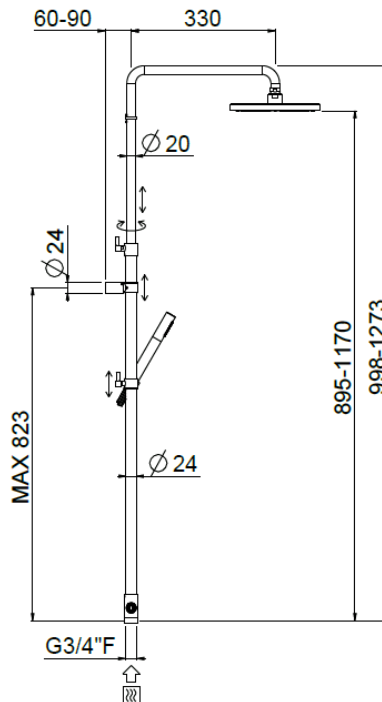

TECHNICAL DRAWING