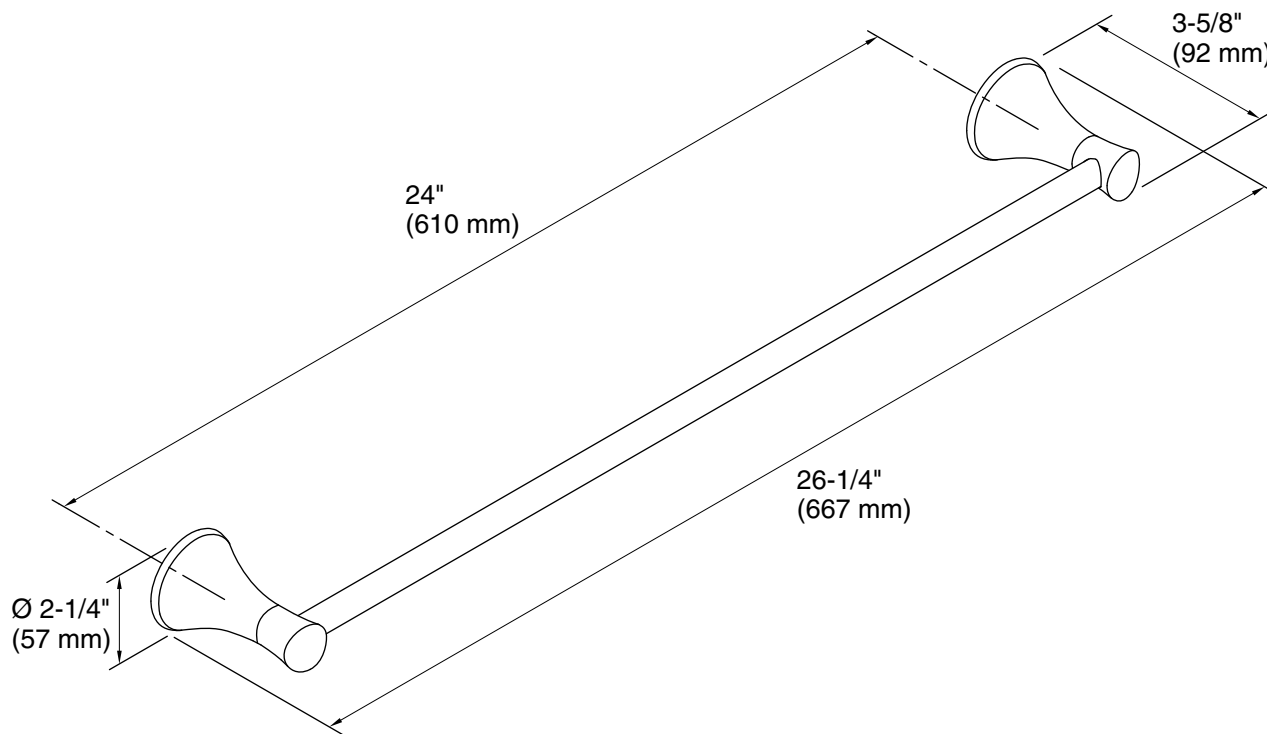

Color tiles intended for reference only.

Color	Code	Description
-------	------	-------------

CP Polished Chrome

G Brushed Chrome

BN Vibrant® Brushed Nickel

Technical Information

All product dimensions are nominal.