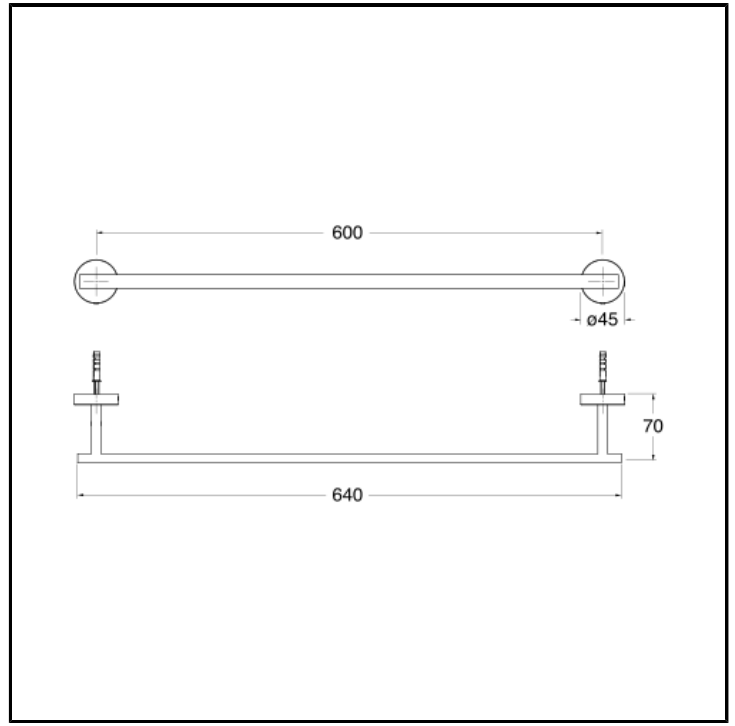

CRIAX260

60 cm centre distance tower rail

FINITURE

 Brushed stainless steel AISI

CHARACTERISTICS

-

INSTALLATION

- Wall