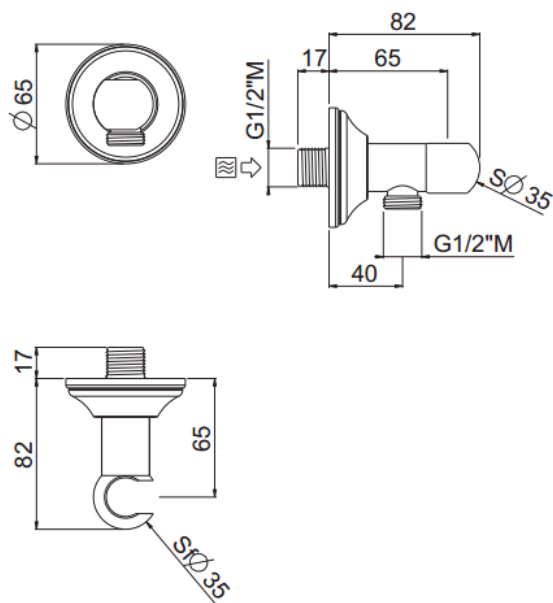

Wall mounted concealed holder

Wall mounted concealed spherical fixed holder
33480-CR

TECHNICAL INFORMATION

Brass built-in fixed spherical holder 1/2"MM. CHROME

FEATURES

PICTURE

SPARE PARTS

TECHNICAL DRAWING