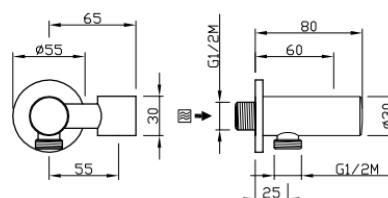

Wall mounted concealed holder

Wall mounted concealed cylindrical adjustable holder
32865/SC-CR

TECHNICAL INFORMATION

Brass built-in articulated cylindric holder 1/2"MM. CHROME

FEATURES

PICTURE

TECHNICAL DRAWING