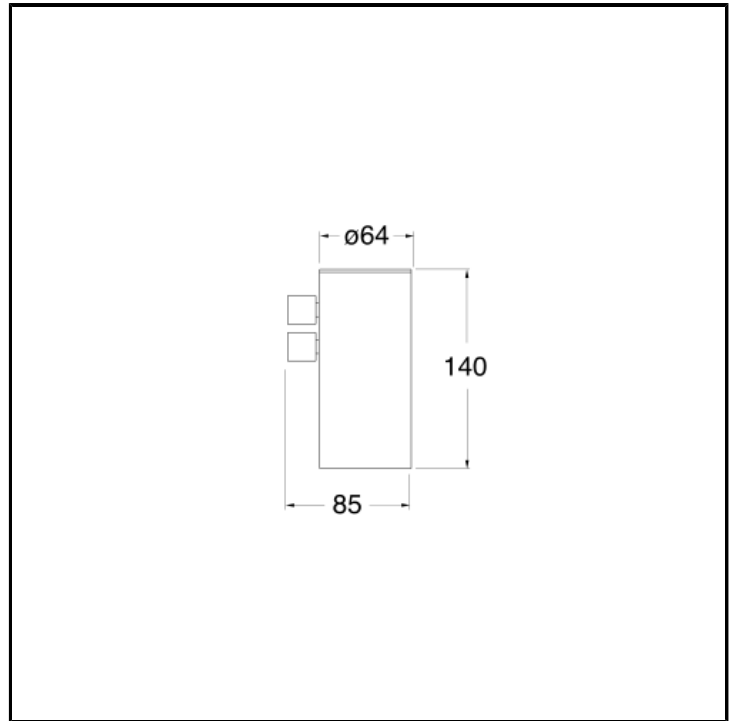

Wall mounted tumbler holder